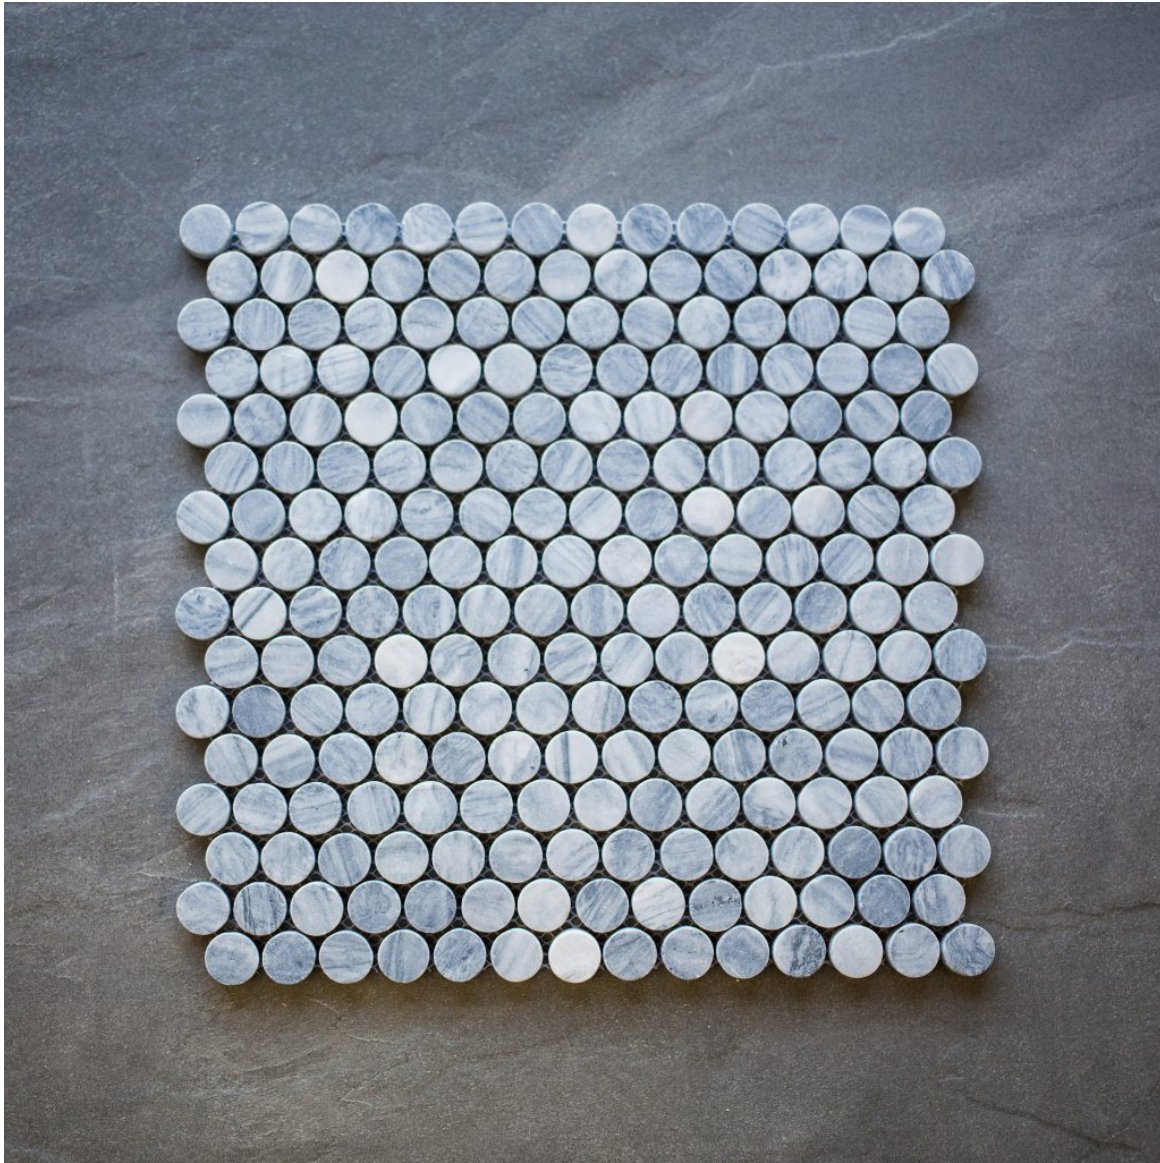

1.25X1.25 OFFSET TUMBLED CARRERA

PENNY ROUND TUMBLED ROYAL MIDNIGHT

PENNY ROUND TUMBLER GEMSTONE GREEN

PENNY ROUND TUMBLED GALAXY GREY

PENNY ROUND TUMBLED CLOUD GREY

.58X1 STACKED TUMBLED ROYAL MIDNIGHT

.58X1 STACKED HONED ROYAL MIDNIGHT