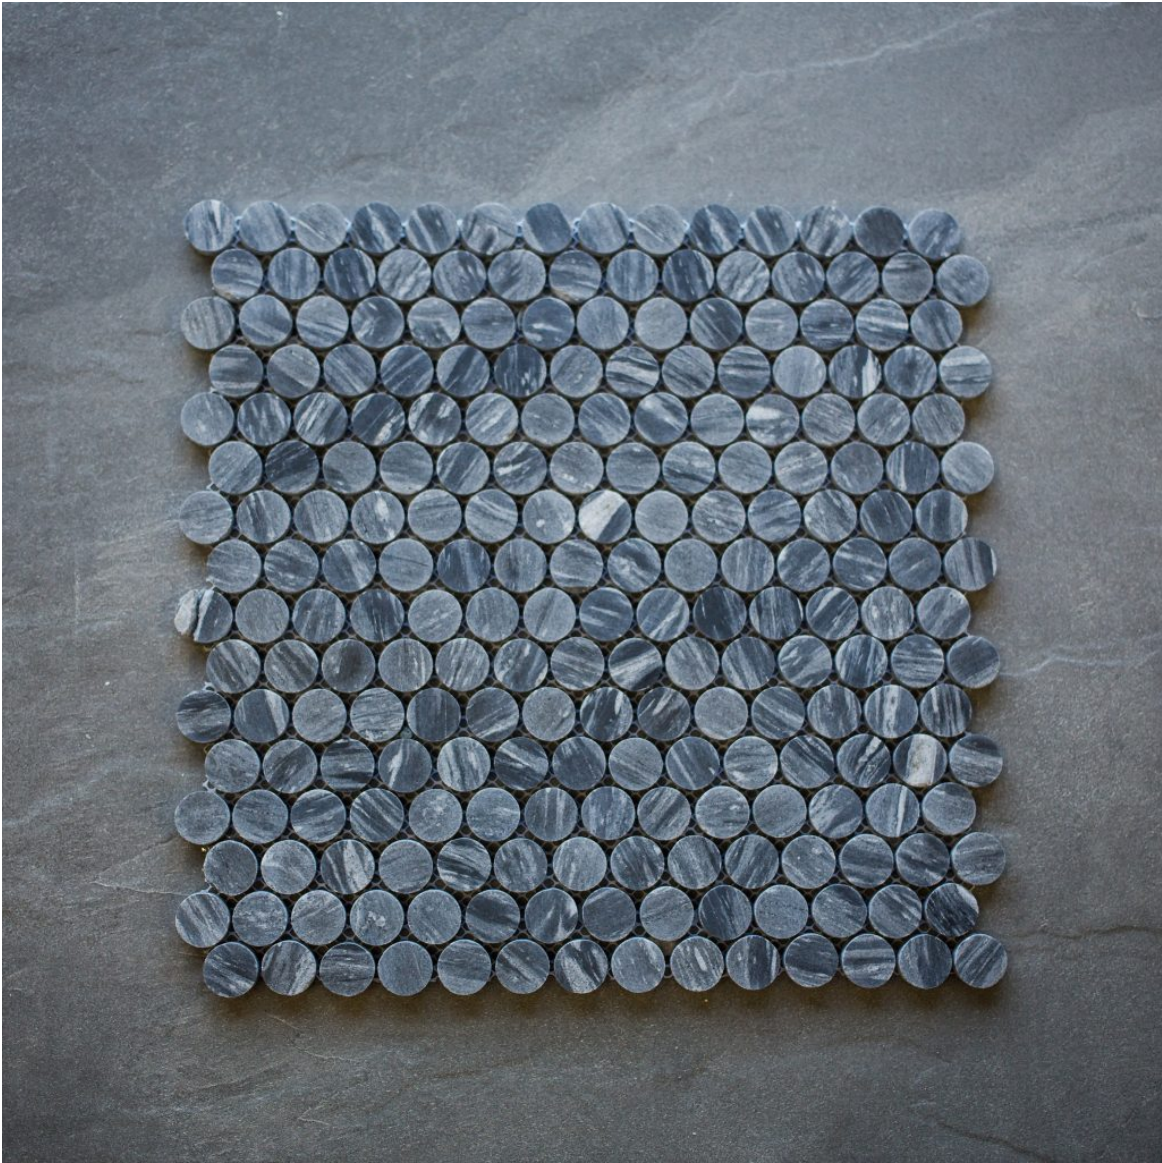

1.25X1.25 OFFSET TUMBLED CARRERA

PENNY ROUND TUMBLED ROYAL MIDNIGHT

PENNY ROUND TUMBLER GEMSTONE GREEN

PENNY ROUND TUMBLED GALAXY GREY

PENNY ROUND TUMBLED CLOUD GREY

.58X1 STACKED TUMBLED ROYAL MIDNIGHT

.58X1 STACKED HONED ROYAL MIDNIGHT