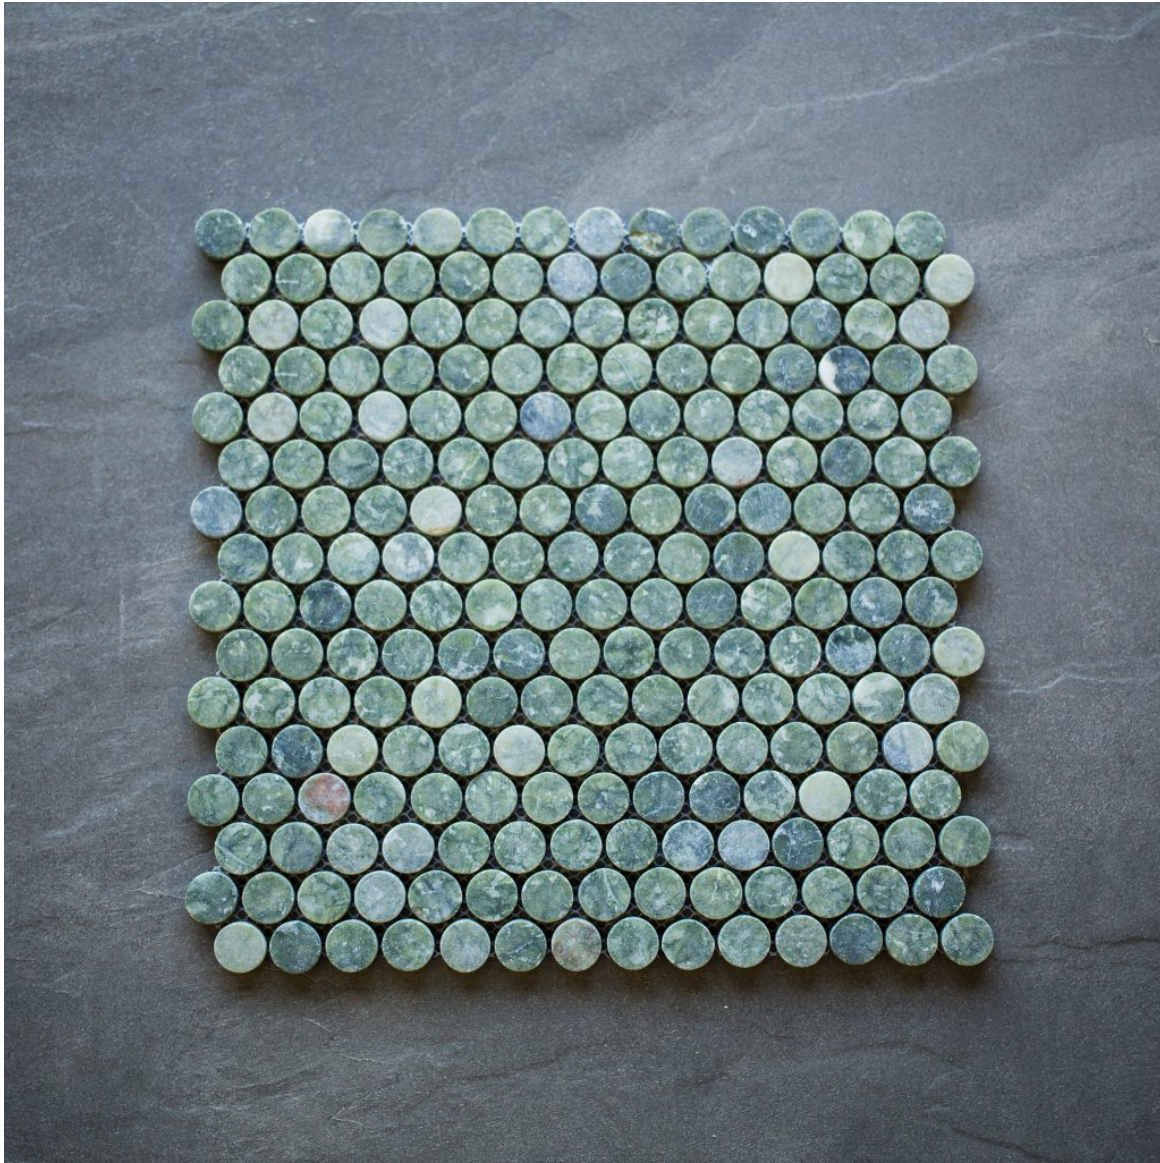

5.8X1 STACKED HONED ROYAL CARRERA

PENNY ROUND POLISHED NERO

PENNY ROUND POLISHED JADE

PENNY ROUND POLISHED CARRERA

.58X1 STACKED HONED ROYAL MIDNIGHT

.58X1 STACKED HONED GEMSTONE GREEN

PENNY ROUND TUMBLED ROYAL MIDNIGHT