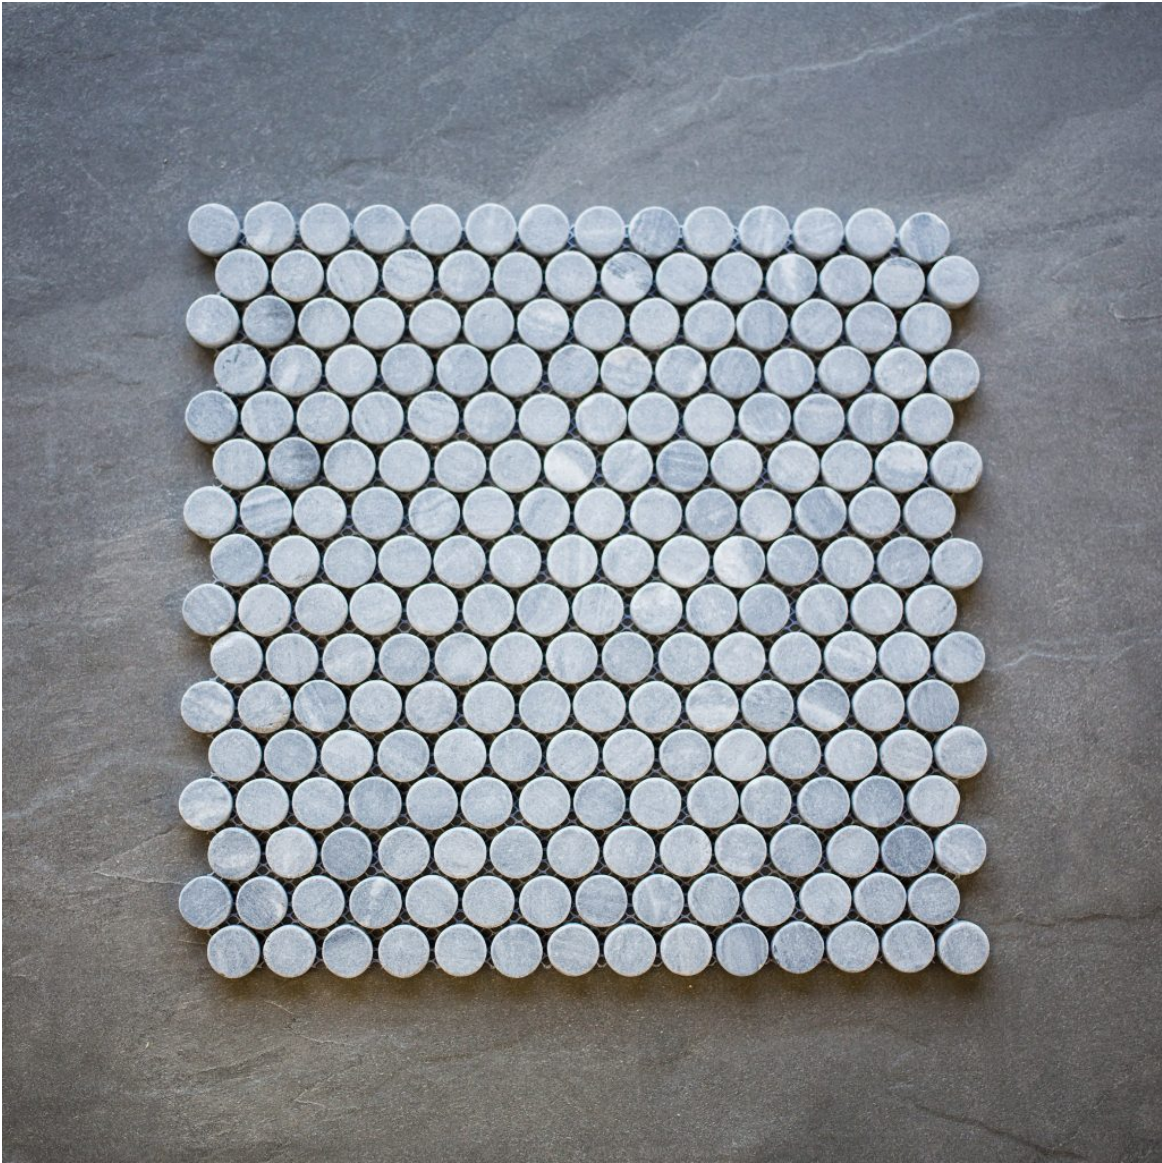

1.25X1.25 OFFSET TUMBLED CARRERA

PENNY ROUND TUMBLED ROYAL MIDNIGHT

PENNY ROUND TUMBLER GEMSTONE GREEN

PENNY ROUND TUMBLED GALAXY GREY

PENNY ROUND TUMBLED CLOUD GREY

.58X1 STACKED TUMBLED ROYAL MIDNIGHT

.58X1 STACKED HONED ROYAL MIDNIGHT