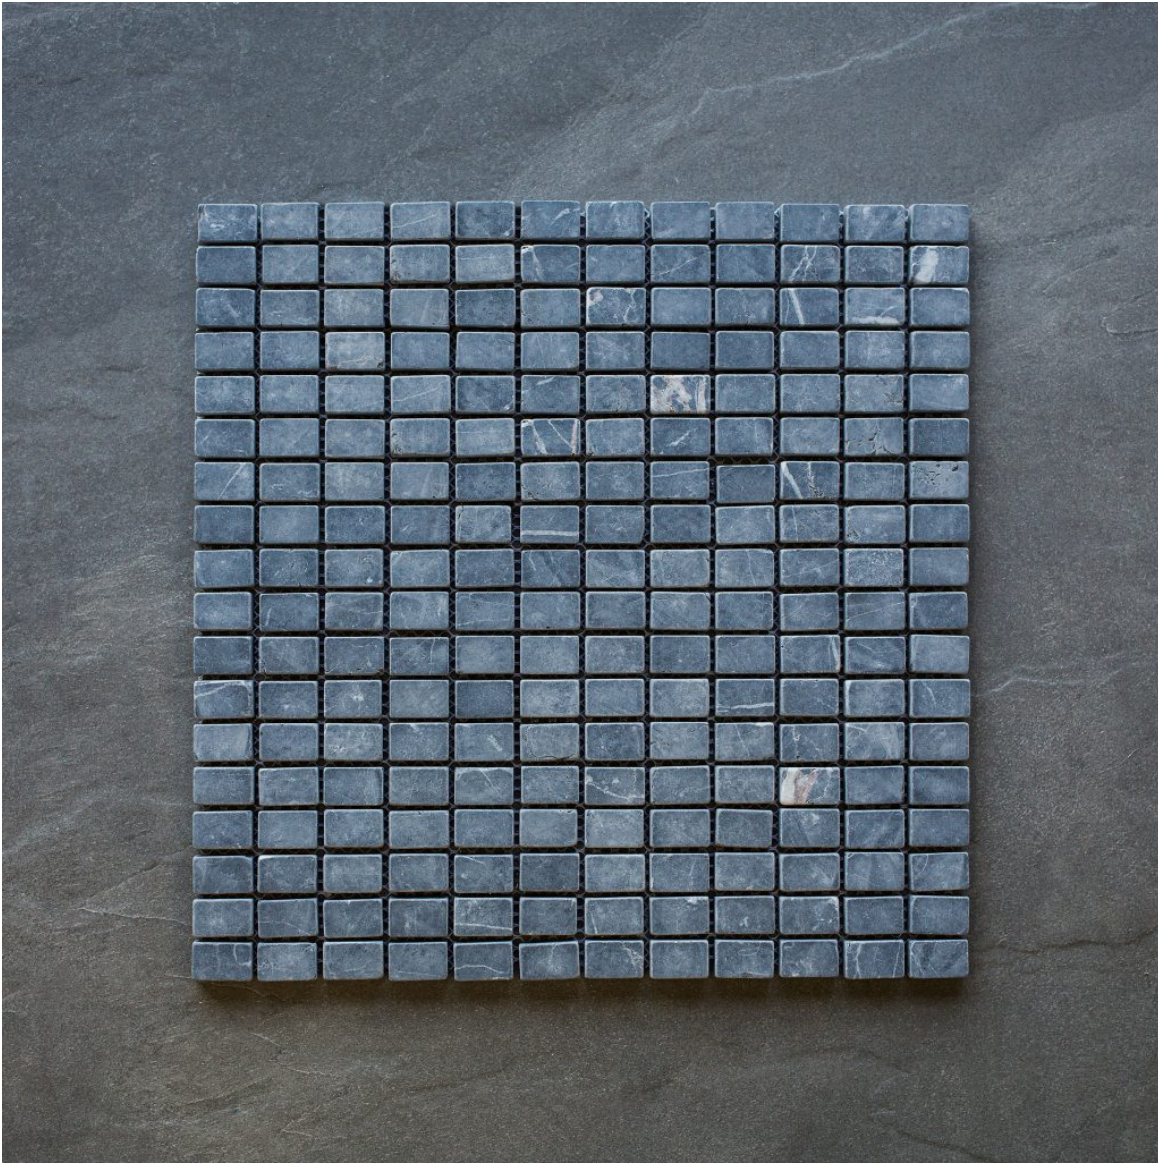

1.25X1.25 OFFSET TUMBLED CARRERA

PENNY ROUND TUMBLED ROYAL MIDNIGHT

PENNY ROUND TUMBLER GEMSTONE GREEN

PENNY ROUND TUMBLED GALAXY GREY

PENNY ROUND TUMBLED CLOUD GREY

.58X1 STACKED TUMBLED ROYAL MIDNIGHT

.58X1 STACKED HONED ROYAL MIDNIGHT

.58X1 STACKED HONED GEMSTONE GREEN

PENNY ROUND HONED GALAXY STONE

PENNY ROUND HONED CREMA CLASSIC

PENNY ROUND HONED CARRERA

PENNY ROUND HONED BLEND ROYAL MIDNIGHT\_CARRERA\_GEMSTONE GREEN

PENNY ROUND HONED BLEND ROYAL MIDNIGHT\_CARRERA\_CREMA CLASSIC

5.8X1 STACKED HONED ROYAL CARRERA

PENNY ROUND POLISHED NERO

PENNY ROUND POLISHED JADE

PENNY ROUND POLISHED CARRERA

.58X1 STACKED HONED ROYAL MIDNIGHT

.58X1 STACKED HONED GEMSTONE GREEN

PENNY ROUND TUMBLED ROYAL MIDNIGHT

PENNY ROUND TUMBLER GEMSTONE GREEN

PENNY ROUND TUMBLED GALAXY GREY

.58X1 STACKED TUMBLED ROYAL MIDNIGHT

4X4 ROYAL MIDNIGHT HONED

4X4 GEMSTONE GREEN HONED

4X4 ITALIAN GREY HONED

4X4 CARRERA HONED

4X4 CREMA CLASSIC HONED