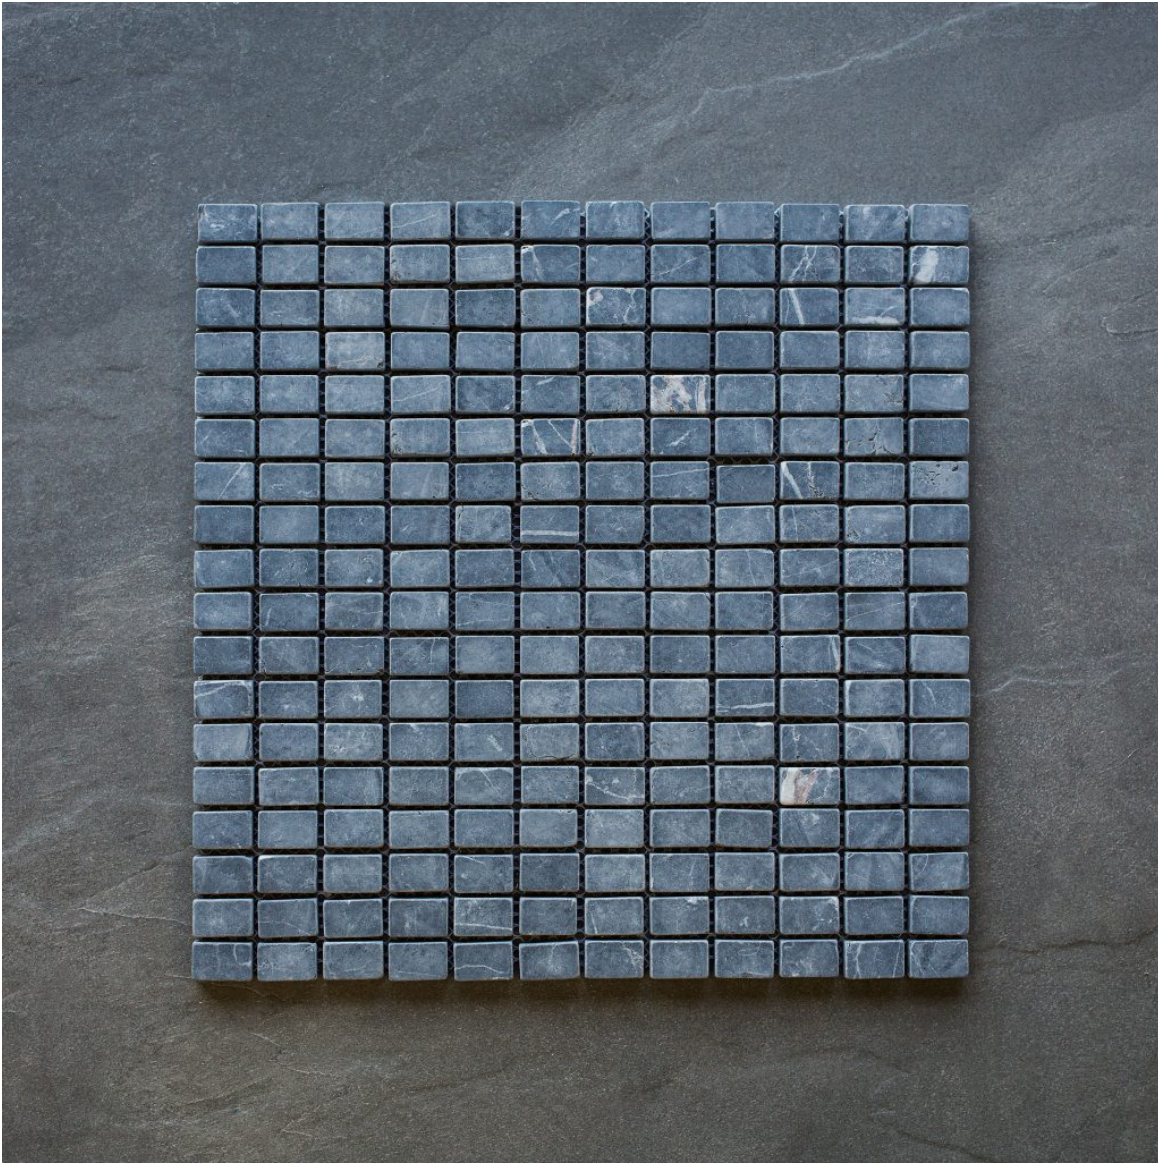

PENNY ROUND TUMBLED ROYAL MIDNIGHT

PENNY ROUND TUMBLED GEMSTONE GREEN

PENNY ROUND TUMBLED GALAXY GREY

PENNY ROUND TUMBLED CLOUD GREY

.58X1 STACKED TUMBLED ROYAL MIDNIGHT

.58X1 STACKED HONED ROYAL MIDNIGHT

.58X1 STACKED HONED GEMSTONE GREEN

PENNY ROUND HONED GALAXY STONE

PENNY ROUND HONED CREMA CLASSIC

PENNY ROUND HONED CARRERA

PENNY ROUND HONED BLEND ROYAL MIDNIGHT_CARRERA_GEMSTONE GREEN

PENNY ROUND HONED BLEND ROYAL MIDNIGHT_CARRERA_CREMA CLASSIC

5.8X1 STACKED HONED ROYAL CARRERA

PENNY ROUND POLISHED NERO

PENNY ROUND POLISHED JADE

PENNY ROUND POLISHED CARRERA

.58X1 STACKED HONED ROYAL MIDNIGHT

.58X1 STACKED HONED GEMSTONE GREEN

PENNY ROUND TUMBLED ROYAL MIDNIGHT

PENNY ROUND TUMBLER GEMSTONE GREEN

PENNY ROUND TUMBLED GALAXY GREY

.58X1 STACKED TUMBLED ROYAL MIDNIGHT

4X4 ROYAL MIDNIGHT HONED

4X4 GEMSTONE GREEN HONED

4X4 ITALIAN GREY HONED

4X4 CARRERA HONED

4X4 CREMA CLASSIC HONED