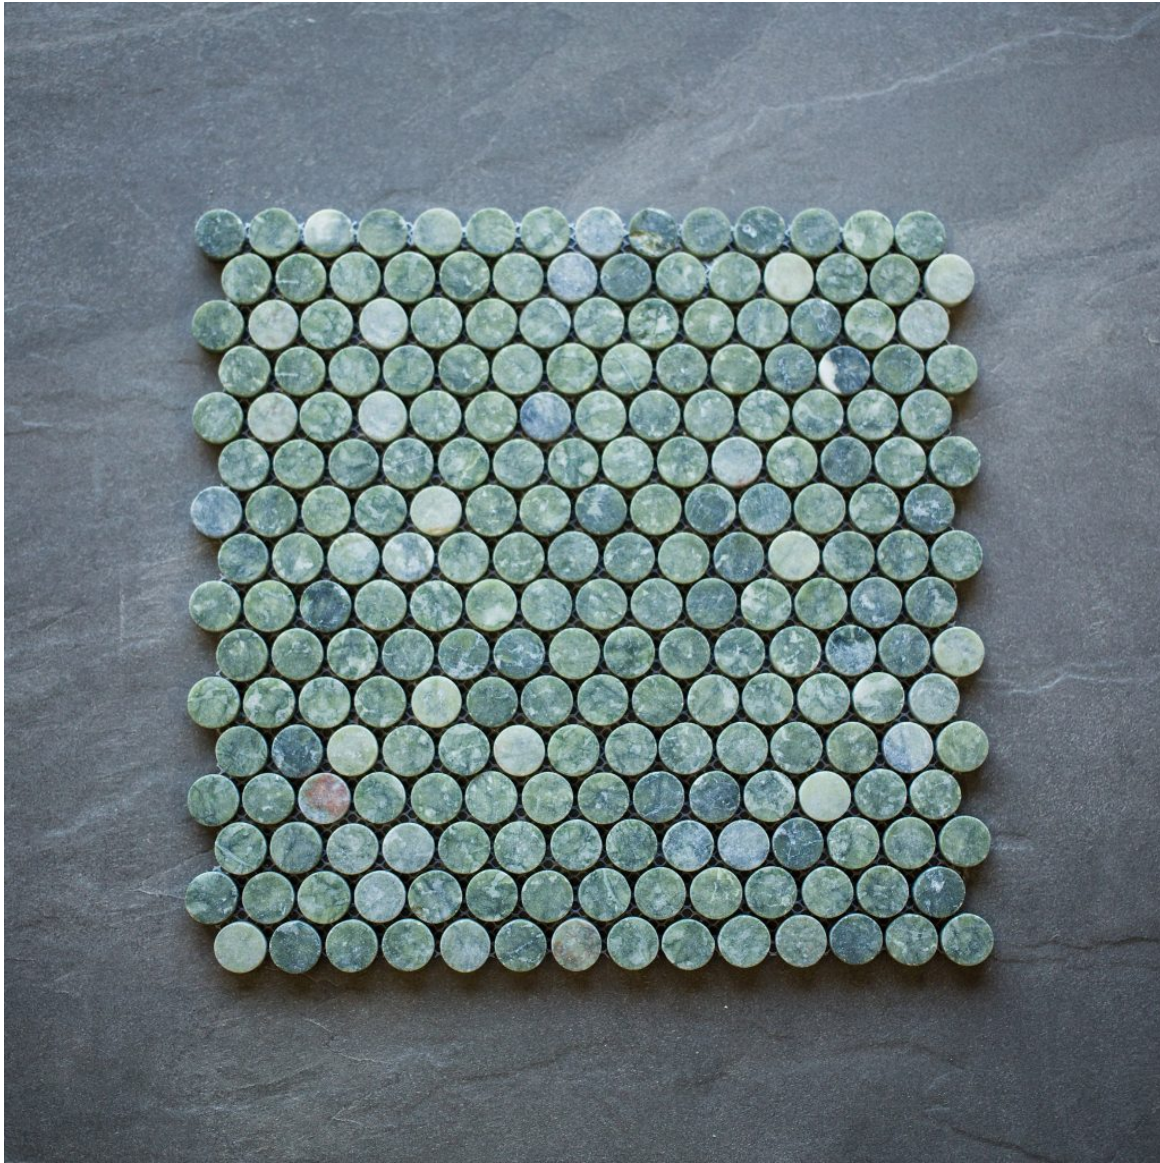

# stone mosaics

1.25X1.25 OFFSET TUMBLED ROYAL MIDNIGHT

1.25X1.25 OFFSET TUMBLED ITALIAN GREY

1.25X1.25 OFFSET TUMBLED GEMSTONE GREEN

1.25X1.25 OFFSET TUMBLED GALAXY GREY

1.25X1.25 OFFSET TUMBLED CLOUD GREY

1.25X1.25 OFFSET TUMBLED CARRERA

PENNY ROUND TUMBLED ROYAL MIDNIGHT

PENNY ROUND TUMBLER GEMSTONE GREEN

PENNY ROUND TUMBLED GALAXY GREY

PENNY ROUND TUMBLED CLOUD GREY

.58X1 STACKED TUMBLED ROYAL MIDNIGHT

.58X1 STACKED HONED ROYAL MIDNIGHT

5.8X1 STACKED HONED ROYAL CARRERA

PENNY ROUND POLISHED NERO

PENNY ROUND POLISHED JADE

PENNY ROUND POLISHED CARRERA

.58X1 STACKED HONED ROYAL MIDNIGHT

.58X1 STACKED HONED GEMSTONE GREEN

PENNY ROUND TUMBLED ROYAL MIDNIGHT

PENNY ROUND TUMBLER GEMSTONE GREEN

PENNY ROUND TUMBLED GALAXY GREY

.58X1 STACKED TUMBLED ROYAL MIDNIGHT

4X4 ROYAL MIDNIGHT HONED

4X4 GEMSTONE GREEN HONED

4X4 ITALIAN GREY HONED

4X4 CARRERA HONED

4X4 CREMA CLASSIC HONED