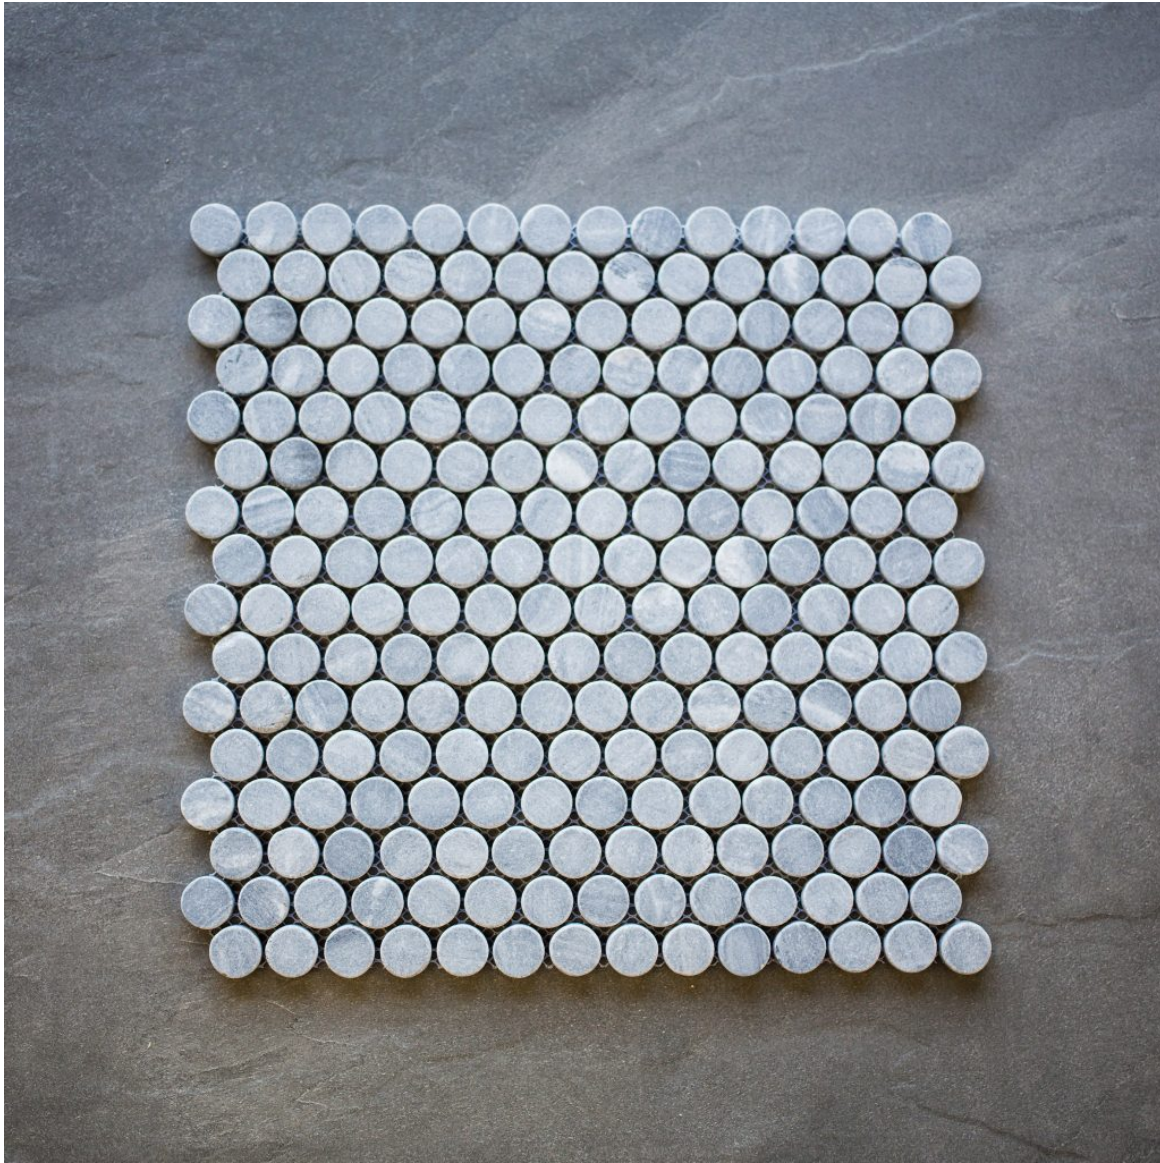

PENNY ROUND TUMBLED GALAXY GREY