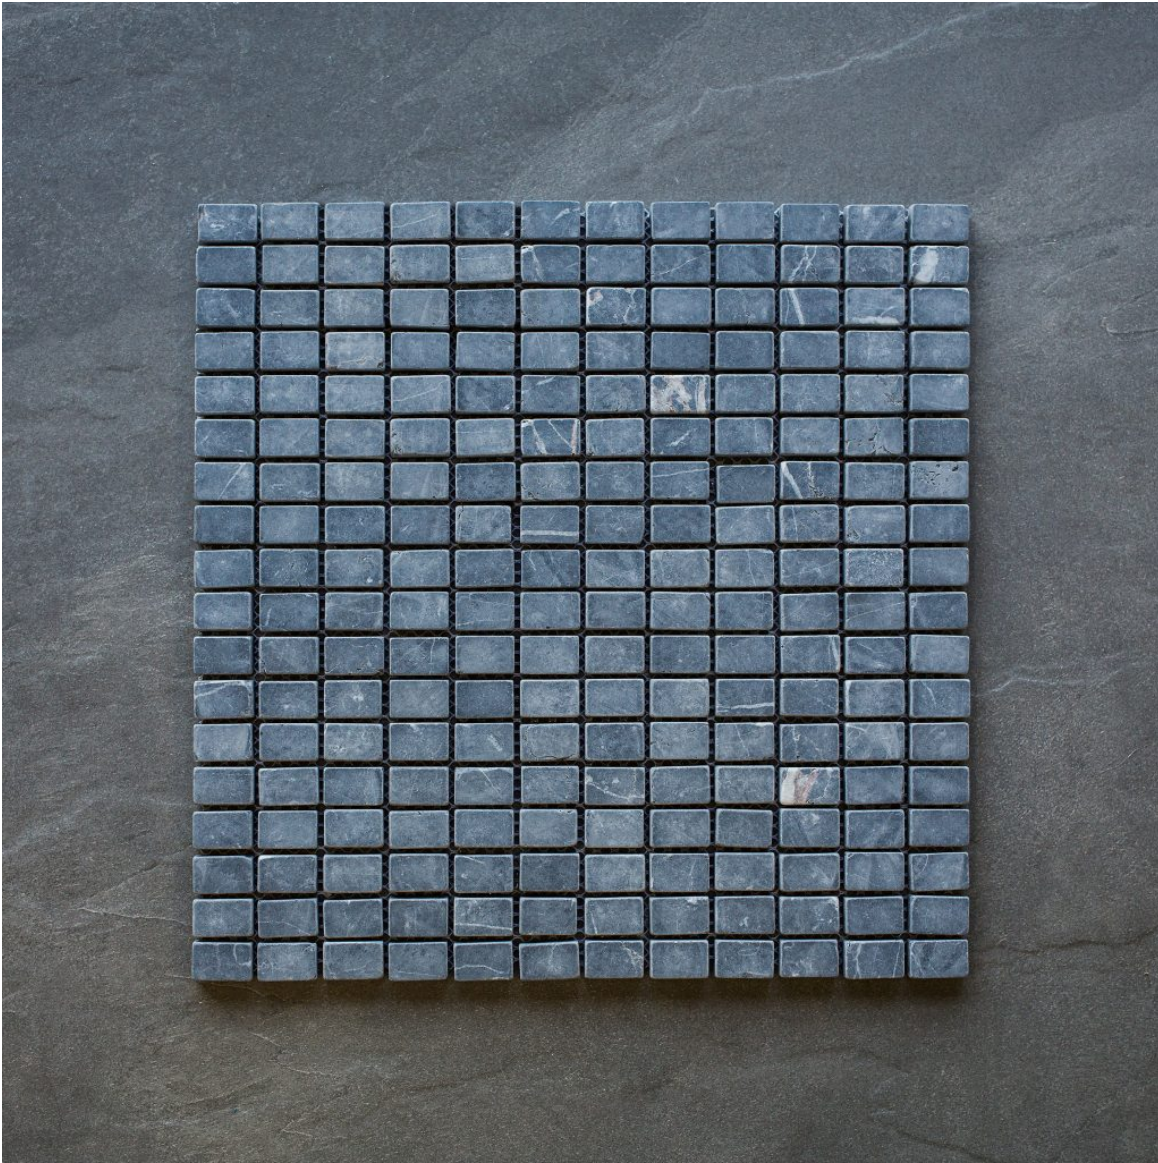

5.8X1 STACKED HONED ROYAL CARRERA

PENNY ROUND POLISHED NERO

PENNY ROUND POLISHED JADE

PENNY ROUND POLISHED CARRERA

.58X1 STACKED HONED ROYAL MIDNIGHT

.58X1 STACKED HONED GEMSTONE GREEN

PENNY ROUND TUMBLED ROYAL MIDNIGHT

PENNY ROUND TUMBLER GEMSTONE GREEN

PENNY ROUND TUMBLED GALAXY GREY

.58X1 STACKED TUMBLED ROYAL MIDNIGHT

4X4 ROYAL MIDNIGHT HONED

4X4 GEMSTONE GREEN HONED

4X4 ITALIAN GREY HONED

4X4 CARRERA HONED

4X4 CREMA CLASSIC HONED