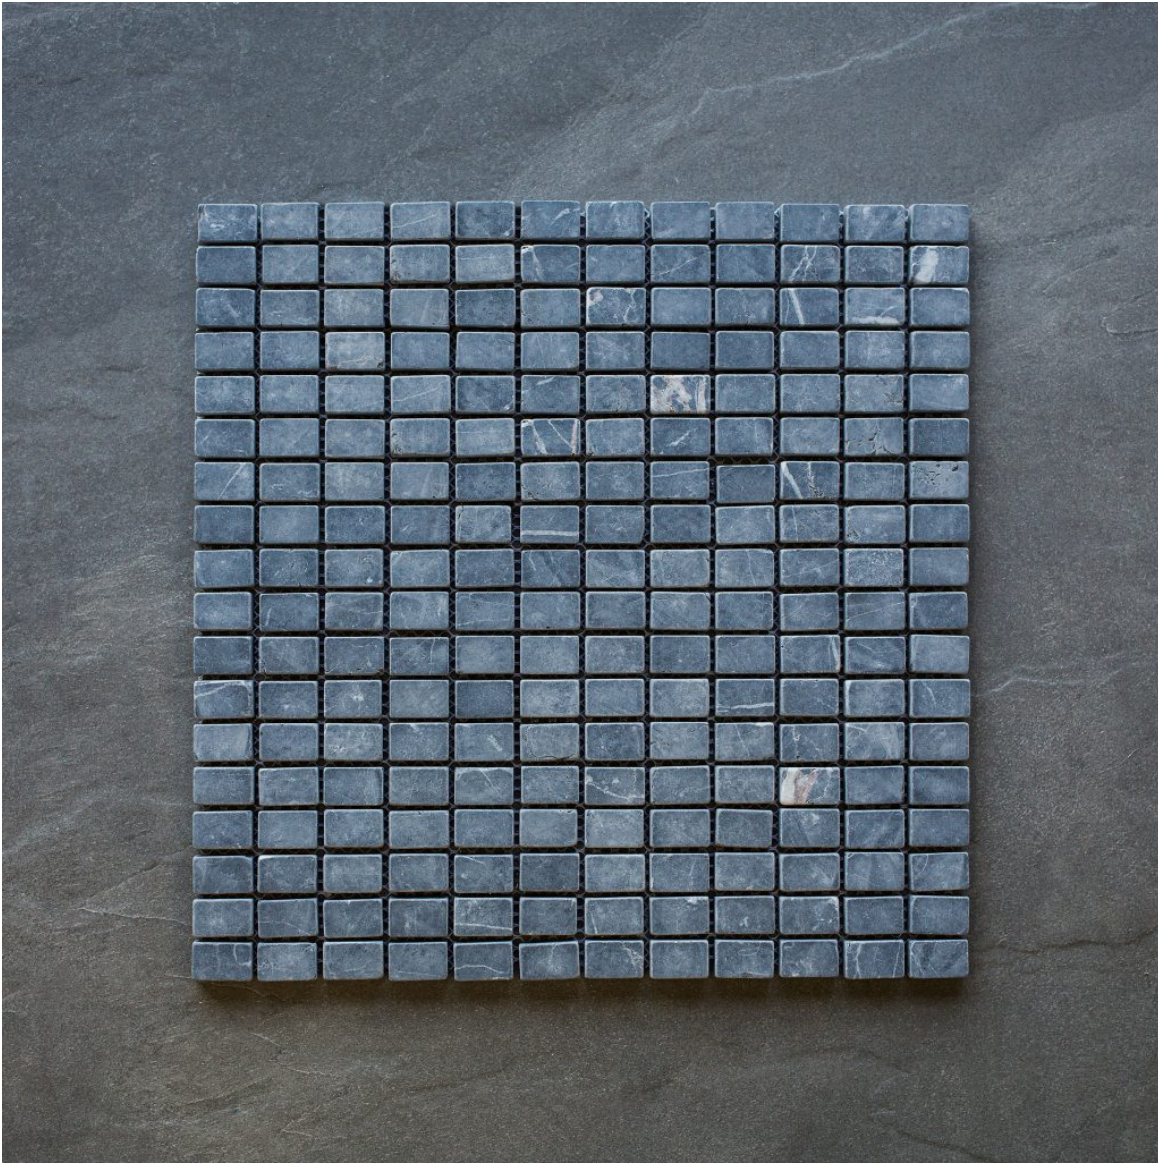

PENNY ROUND TUMBLED ROYAL MIDNIGHT

PENNY ROUND TUMBLER GEMSTONE GREEN

PENNY ROUND TUMBLED GALAXY GREY

PENNY ROUND TUMBLED CLOUD GREY

.58X1 STACKED TUMBLED ROYAL MIDNIGHT

.58X1 STACKED HONED ROYAL MIDNIGHT

.58X1 STACKED HONED GEMSTONE GREEN

PENNY ROUND HONED GALAXY STONE

PENNY ROUND HONED CREMA CLASSIC

PENNY ROUND HONED CARRERA

PENNY ROUND HONED BLEND ROYAL MIDNIGHT_CARRERA_GEMSTONE GREEN

PENNY ROUND HONED BLEND ROYAL MIDNIGHT_CARRERA_CREMA CLASSIC

5.8X1 STACKED HONED ROYAL CARRERA

PENNY ROUND POLISHED NERO

PENNY ROUND POLISHED JADE

PENNY ROUND POLISHED CARRERA

.58X1 STACKED HONED ROYAL MIDNIGHT

.58X1 STACKED HONED GEMSTONE GREEN

PENNY ROUND TUMBLED ROYAL MIDNIGHT

PENNY ROUND TUMBLER GEMSTONE GREEN

PENNY ROUND TUMBLED GALAXY GREY

.58X1 STACKED TUMBLED ROYAL MIDNIGHT

4X4 ROYAL MIDNIGHT HONED

4X4 GEMSTONE GREEN HONED

4X4 ITALIAN GREY HONED

4X4 CARRERA HONED

4X4 CREMA CLASSIC HONED