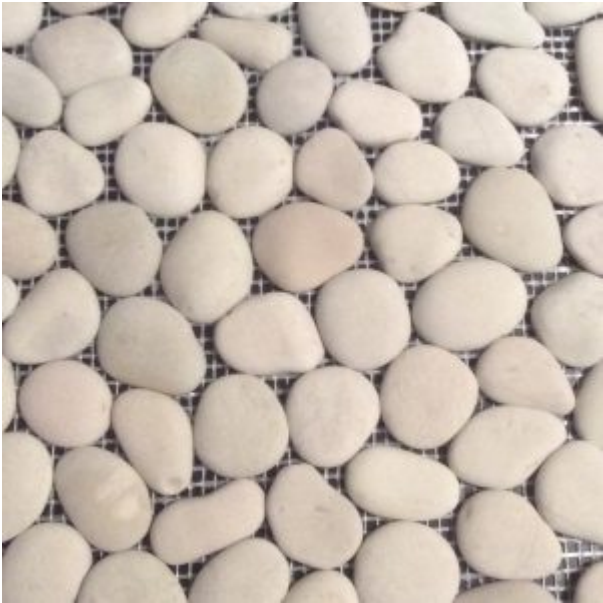

river rock pebbles

tileform's river rock collection showcases nature in the most modern way. Handpicked process to perfection, these pebbles give you an unmatched quality along with the smooth surface creating a stunning look. the river rock collections provides a seamless appearance. Be indoors or outdoors, on floors or walls, pebbles augment any space or environment you choose.

level pebbles

white level

bali mix level

malibu sand level

sky grey level

lava level

round pebbles

white round

bali mix round

malibu sand round

coral mix round

lava round

linear pebbles

white linear

malibu sand linear

sky grey linear

lava linear