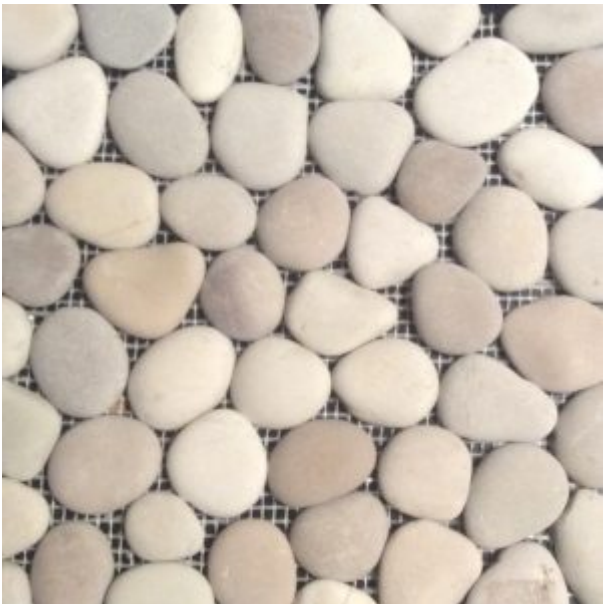

# river rock pebbles

tileform's river rock collection showcases nature in the most modern way. Handpicked process to perfection, these pebbles give you an unmatched quality along with the smooth surface creating a stunning look. the river rock collections provides a seamless appearance. Be indoors or outdoors, on floors or walls, pebbles augment any space or environment you choose.

## level pebbles

white level

bali mix level

malibu sand level

sky grey level

lava level

**round pebbles**

white round

bali mix round

malibu sand round

coral mix round

lava round

## Linear pebbles

white linear

malibu sand linear

sky grey linear

lava linear

**random level pebbles**

Sahara Trav Random Level River Rock

Ash Grey Random Level River Rock