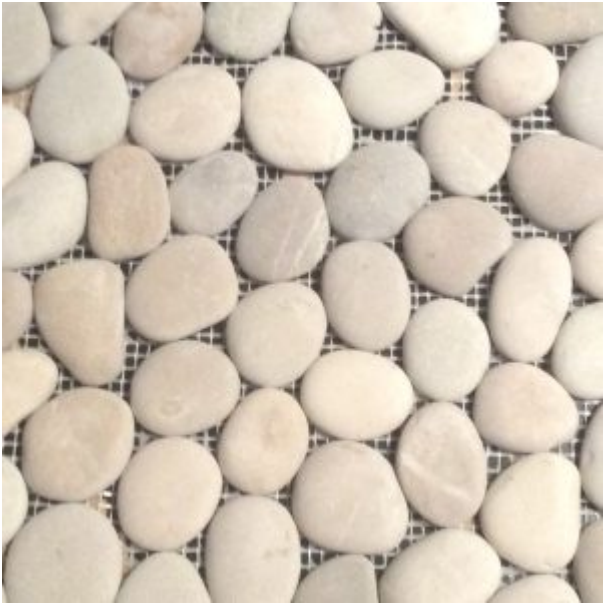

# river rock pebbles

tileform's river rock collection showcases nature in the most modern way. Handpicked process to perfection, these pebbles give you an unmatched quality along with the smooth surface creating a stunning look. the river rock collections provides a seamless appearance. Be indoors or outdoors, on floors or walls, pebbles augment any space or environment you choose.

## level pebbles

white level

bali mix level

malibu sand level

sky grey level

lava level

**round pebbles**

white round

bali mix round

malibu sand round

coral mix round

lava round

## Linear pebbles

white linear

malibu sand linear

sky grey linear

lava linear

**random level pebbles**

Sahara Trav Random Level River Rock

Ash Grey Random Level River Rock