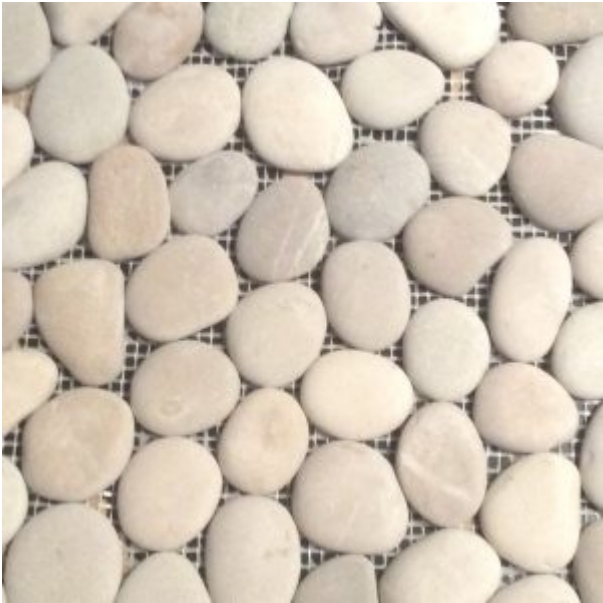

river rock pebbles

tileform's river rock collection showcases nature in the most modern way. Handpicked process to perfection, these pebbles give you an unmatched quality along with the smooth surface creating a stunning look. the river rock collections provides a seamless appearance. Be indoors or outdoors, on floors or walls, pebbles augment any space or environment you choose.

level pebbles

white level

bali mix level

malibu sand level

sky grey level

lava level

round pebbles

white round

bali mix round

malibu sand round

coral mix round

lava round

bijou pebbles

Cream Bijou Round River Rock

Cloud Bijou Round River Rock

Carbon Bijou Round River Rock

Olive Bijou Round River Rock

linear pebbles

white linear

malibu sand linear

sky grey linear

lava linear

random level pebbles

Sahara Trav Random Level River Rock