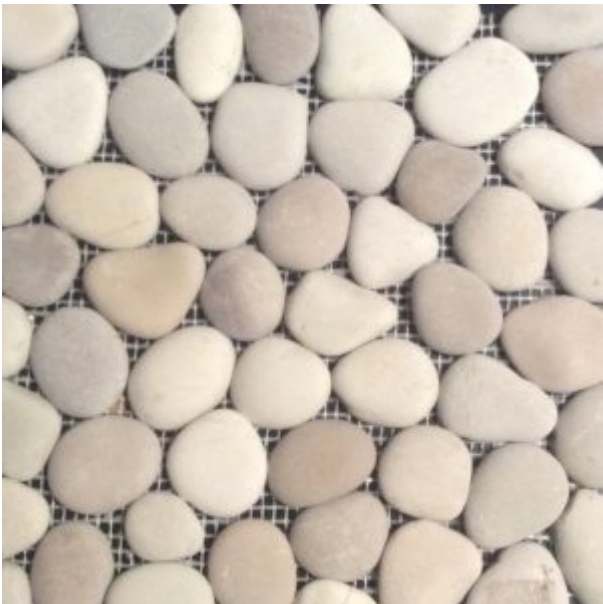

river rock pebbles

tileform's river rock collection showcases nature in the most modern way. Handpicked process to perfection, these pebbles give you an unmatched quality along with the smooth surface creating a stunning look. the river rock collections provides a seamless appearance. Be indoors or outdoors, on floors or walls, pebbles augment any space or environment you choose.

level pebbles

white level

bali mix level

malibu sand level

sky grey level

lava level

round pebbles

white round

bali mix round

malibu sand round

coral mix round

lava round

linear pebbles

white linear

malibu sand linear

sky grey linear

lava linear