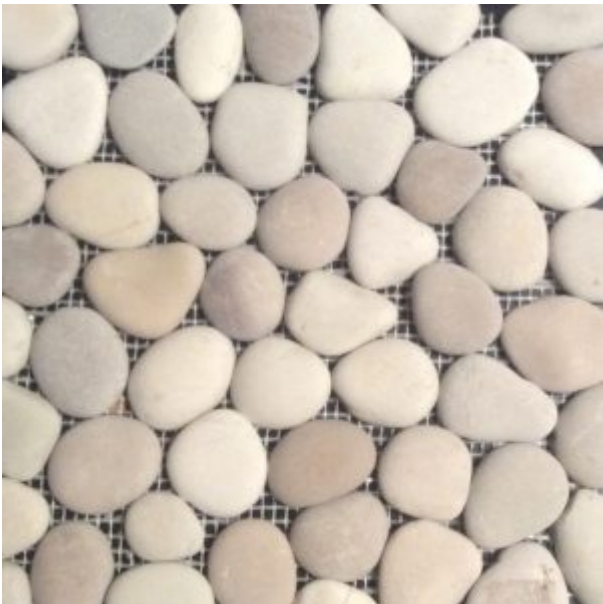

river rock pebbles

tileform's river rock collection showcases nature in the most modern way. Handpicked process to perfection, these pebbles give you an unmatched quality along with the smooth surface creating a stunning look. the river rock collections provides a seamless appearance. Be indoors or outdoors, on floors or walls, pebbles augment any space or environment you choose.

level pebbles

white level

bali mix level

malibu sand level

sky grey level

lava level

round pebbles

white round

bali mix round

malibu sand round

coral mix round

lava round

bijou pebbles

Cream Bijou Round River Rock

Cloud Bijou Round River Rock

Carbon Bijou Round River Rock

Olive Bijou Round River Rock

linear pebbles

white linear

malibu sand linear

sky grey linear

lava linear

random level pebbles

Sahara Trav Random Level River Rock