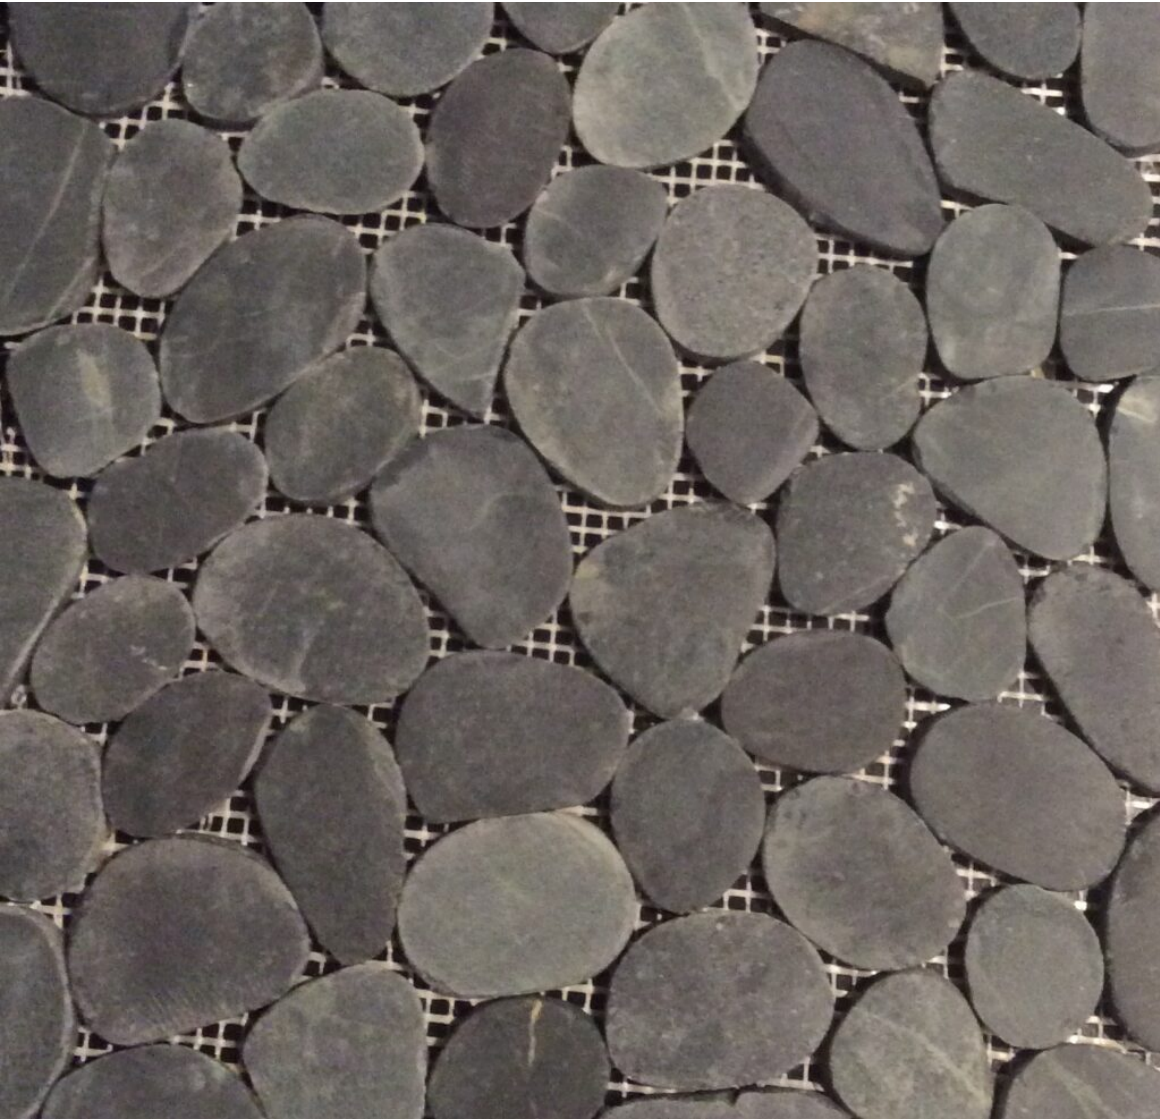

river rock pebbles

tileform's river rock collection showcases nature in the most modern way. Handpicked process to perfection, these pebbles give you an unmatched quality along with the smooth surface creating a stunning look. the river rock collections provides a seamless appearance. Be indoors or outdoors, on floors or walls, pebbles augment any space or environment you choose.

level pebbles

white level

bali mix level

malibu sand level

sky grey level

lava level

round pebbles

white round

bali mix round

malibu sand round

coral mix round

lava round

linear pebbles

white linear

malibu sand linear

sky grey linear

lava linear