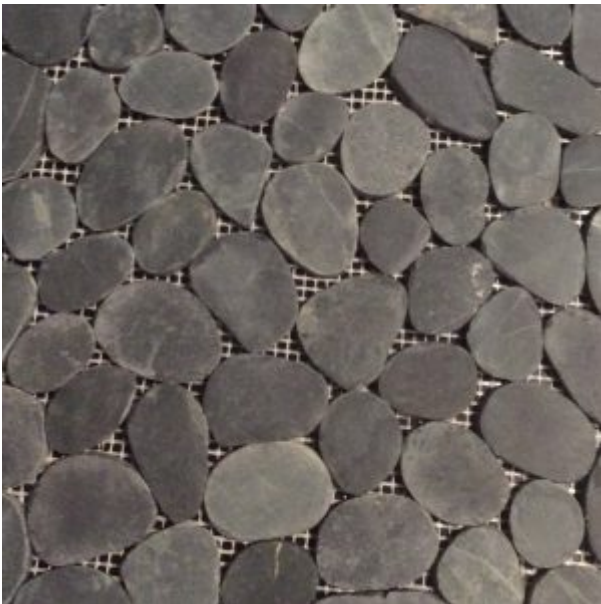

river rock pebbles

tileform's river rock collection showcases nature in the most modern way. Handpicked process to perfection, these pebbles give you an unmatched quality along with the smooth surface creating a stunning look. the river rock collections provides a seamless appearance. Be indoors or outdoors, on floors or walls, pebbles augment any space or environment you choose.

level pebbles

white level

bali mix level

malibu sand level

sky grey level

lava level

round pebbles

white round

bali mix round

malibu sand round

coral mix round

lava round

bijou pebbles

Cream Bijou Round River Rock

Cloud Bijou Round River Rock

Carbon Bijou Round River Rock

Olive Bijou Round River Rock

linear pebbles

white linear

malibu sand linear

sky grey linear

lava linear

random level pebbles

Sahara Trav Random Level River Rock