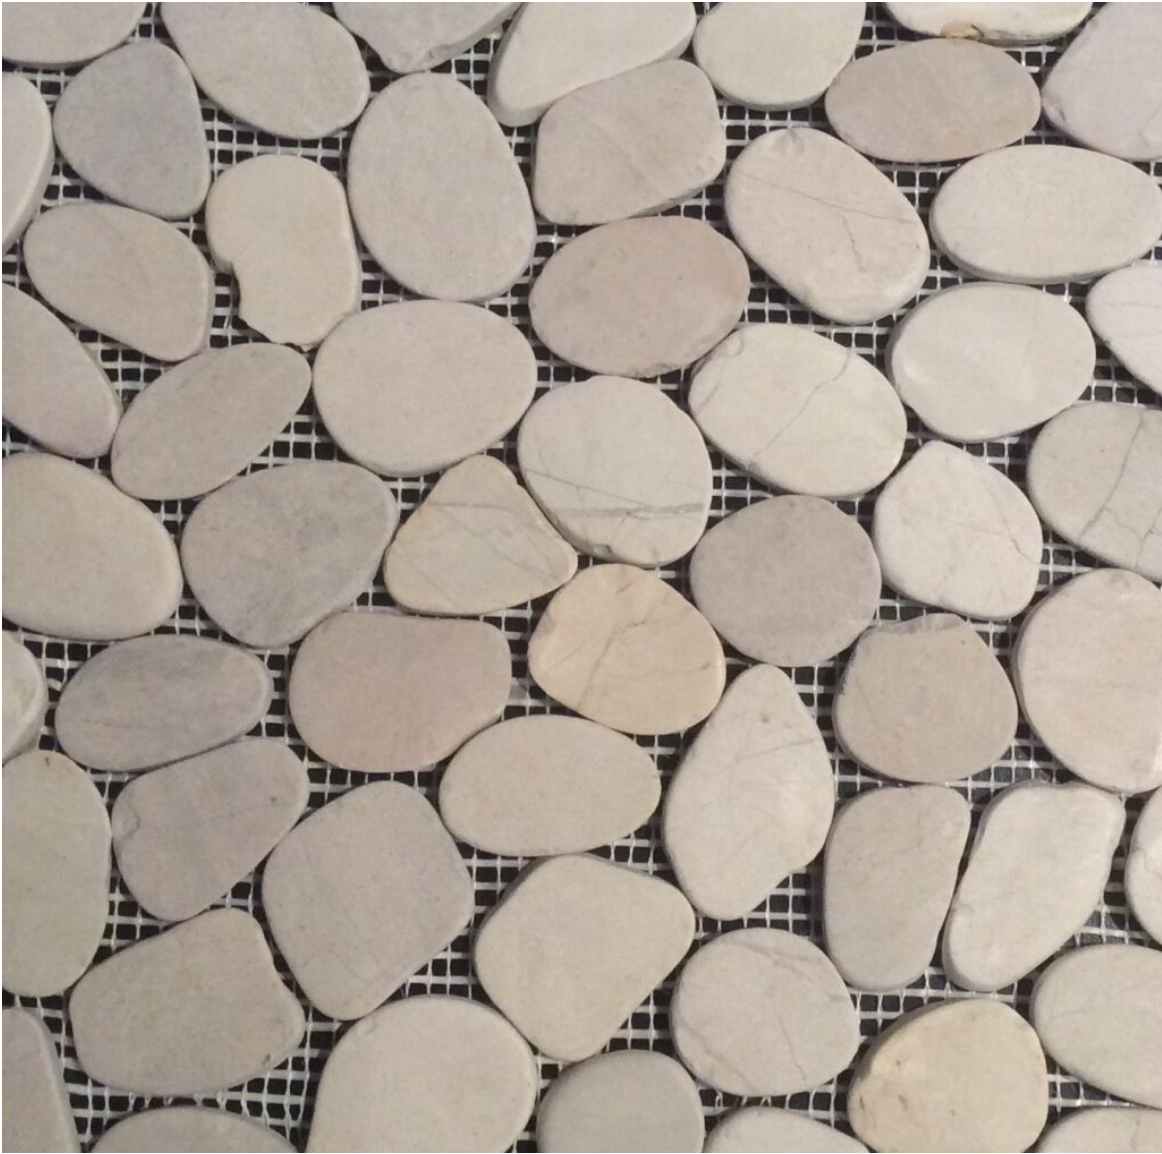

river rock pebbles

tileform's river rock collection showcases nature in the most modern way. Handpicked process to perfection, these pebbles give you an unmatched quality along with the smooth surface creating a stunning look. the river rock collections provides a seamless appearance. Be indoors or outdoors, on floors or walls, pebbles augment any space or environment you choose.

level pebbles

white level

bali mix level

malibu sand level

sky grey level

lava level

round pebbles

white round

bali mix round

malibu sand round

coral mix round

lava round

linear pebbles

white linear

malibu sand linear

sky grey linear

lava linear