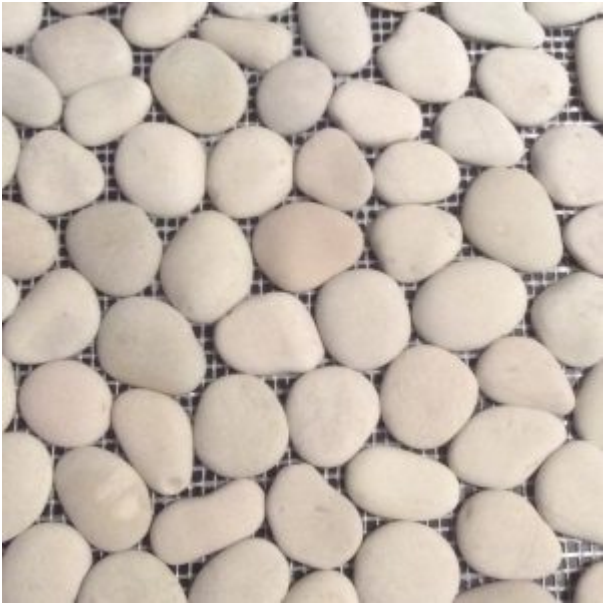

river rock pebbles

tileform's river rock collection showcases nature in the most modern way. Handpicked process to perfection, these pebbles give you an unmatched quality along with the smooth surface creating a stunning look. the river rock collections provides a seamless appearance. Be indoors or outdoors, on floors or walls, pebbles augment any space or environment you choose.

level pebbles

white level

bali mix level

malibu sand level

sky grey level

lava level

round pebbles

white round

bali mix round

malibu sand round

coral mix round

lava round

bijou pebbles

Cream Bijou Round River Rock

Cloud Bijou Round River Rock

Carbon Bijou Round River Rock

Olive Bijou Round River Rock

linear pebbles

white linear

malibu sand linear

sky grey linear

lava linear

random level pebbles

Sahara Trav Random Level River Rock