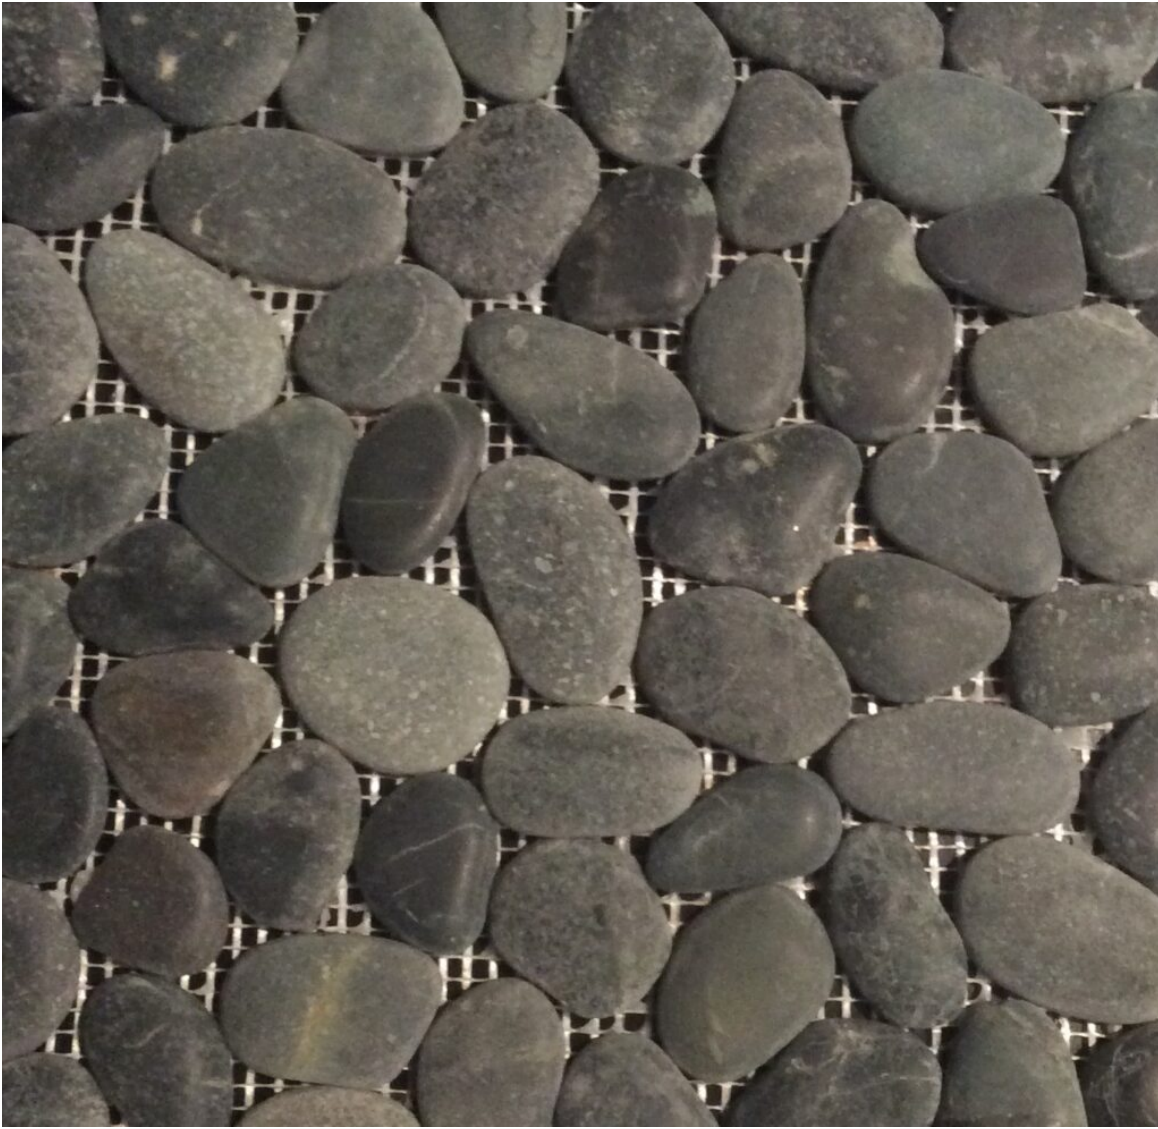

river rock pebbles

tileform's river rock collection showcases nature in the most modern way. Handpicked process to perfection, these pebbles give you an unmatched quality along with the smooth surface creating a stunning look. the river rock collections provides a seamless appearance. Be indoors or outdoors, on floors or walls, pebbles augment any space or environment you choose.

level pebbles

white level

bali mix level

malibu sand level

sky grey level

lava level

round pebbles

white round

bali mix round

malibu sand round

coral mix round

lava round

linear pebbles

white linear

malibu sand linear

sky grey linear

lava linear