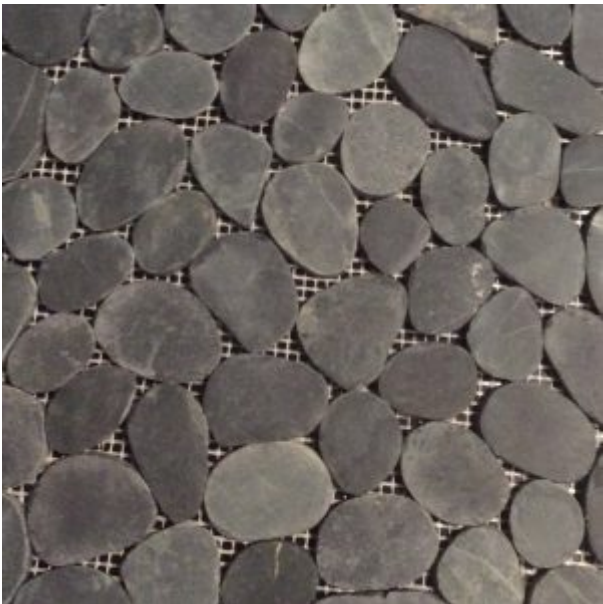

# river rock pebbles

tileform's river rock collection showcases nature in the most modern way. Handpicked process to perfection, these pebbles give you an unmatched quality along with the smooth surface creating a stunning look. the river rock collections provides a seamless appearance. Be indoors or outdoors, on floors or walls, pebbles augment any space or environment you choose.

## level pebbles

white level

bali mix level

malibu sand level

sky grey level

lava level

**round pebbles**

white round

bali mix round

malibu sand round

coral mix round

lava round

## Linear pebbles

white linear

malibu sand linear

sky grey linear

lava linear

**random level pebbles**

Sahara Trav Random Level River Rock

Ash Grey Random Level River Rock