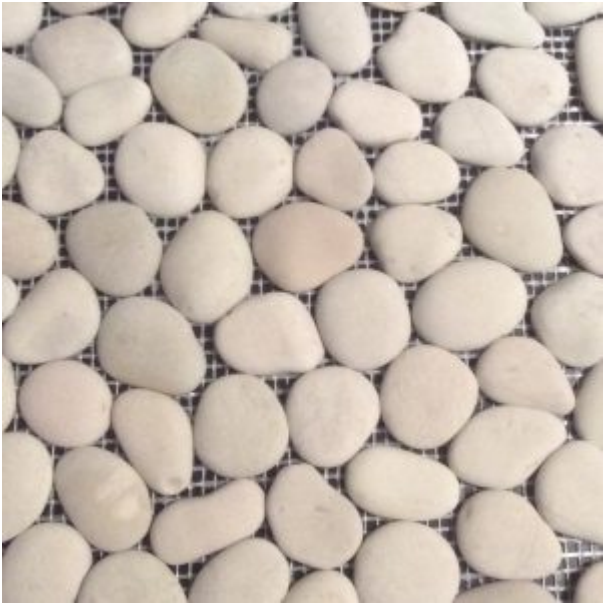

# river rock pebbles

tileform's river rock collection showcases nature in the most modern way. Handpicked process to perfection, these pebbles give you an unmatched quality along with the smooth surface creating a stunning look. the river rock collections provides a seamless appearance. Be indoors or outdoors, on floors or walls, pebbles augment any space or environment you choose.

## level pebbles

white level

bali mix level

malibu sand level

sky grey level

lava level

**round pebbles**

white round

bali mix round

malibu sand round

coral mix round

lava round

## Linear pebbles

white linear

malibu sand linear

sky grey linear

lava linear

**random level pebbles**

Sahara Trav Random Level River Rock

Ash Grey Random Level River Rock