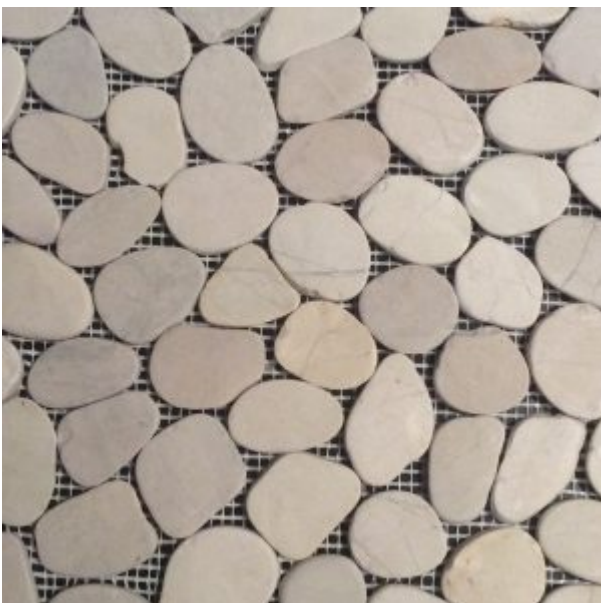

# river rock pebbles

tileform's river rock collection showcases nature in the most modern way. Handpicked process to perfection, these pebbles give you an unmatched quality along with the smooth surface creating a stunning look. the river rock collections provides a seamless appearance. Be indoors or outdoors, on floors or walls, pebbles augment any space or environment you choose.

## level pebbles

white level

bali mix level

malibu sand level

sky grey level

lava level

**round pebbles**

white round

bali mix round

malibu sand round

coral mix round

lava round

## Linear pebbles

white linear

malibu sand linear

sky grey linear

lava linear

**random level pebbles**

Sahara Trav Random Level River Rock

Ash Grey Random Level River Rock