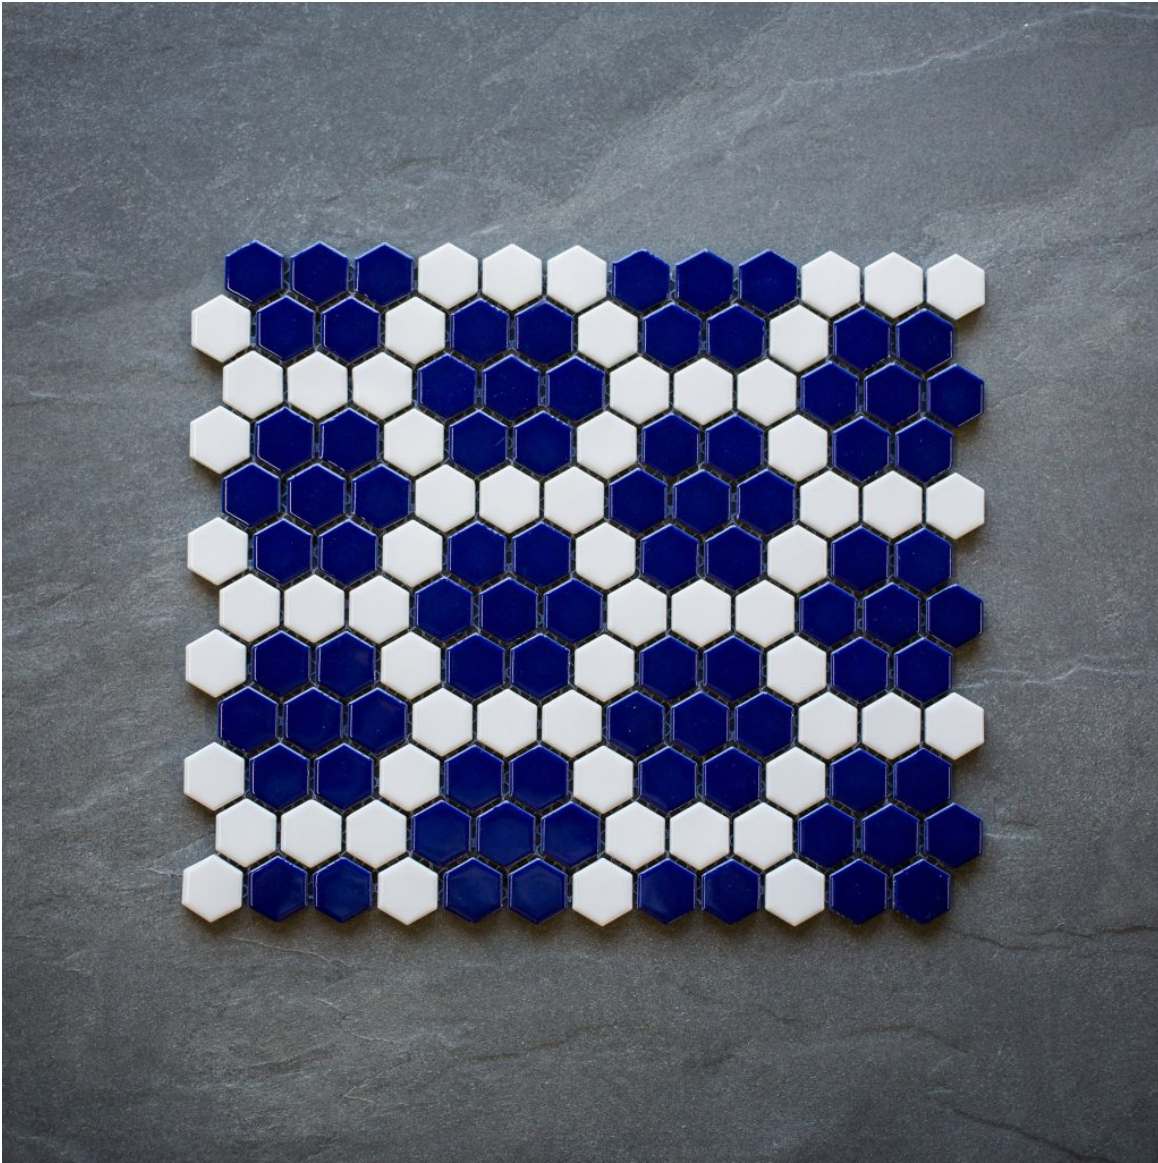

1" HEX FLEUR NOIR WITH BLUE FLOWER AND WHITE DOT MATTE

1" HEX FLEUR NOIR WITH GREEN FLOWER AND PINK DOT MATTE

1" HEX FLEUR NOIR WITH GREEN FLOWER AND WHITE DOT MATTE

1" HEX FLEUR NOIR WITH PINK FLOWER AND GREEN DOT MATTE

1" HEX FLEUR NOIR WITH WHITE FLOWER MATTE

1" HEX NAUTICAL DEEP BLUE ROUND WITH WHITE GLOSSY

1" HEX NAUTICAL DEEP BLUE ROUND WITH WHITE MATTE

1" HEX NAUTICAL DEEP BLUE WITH WHITE DOT GLOSSY

1" HEX NAUTICAL DEEP BLUE WITH WHITE DOT MATTE

1" HEX NAUTICAL DEEP BLUE WITH WHITE FLOWER GLOSSY

1" HEX NAUTICAL DEEP BLUE WITH WHITE FLOWER MATTE

1" HEX UPTOWN BABY BLUE

1" HEX UPTOWN BLACK MATTE

1" HEX UPTOWN CRIMSON MATTE

1" HEX UPTOWN EMERALD MATTE