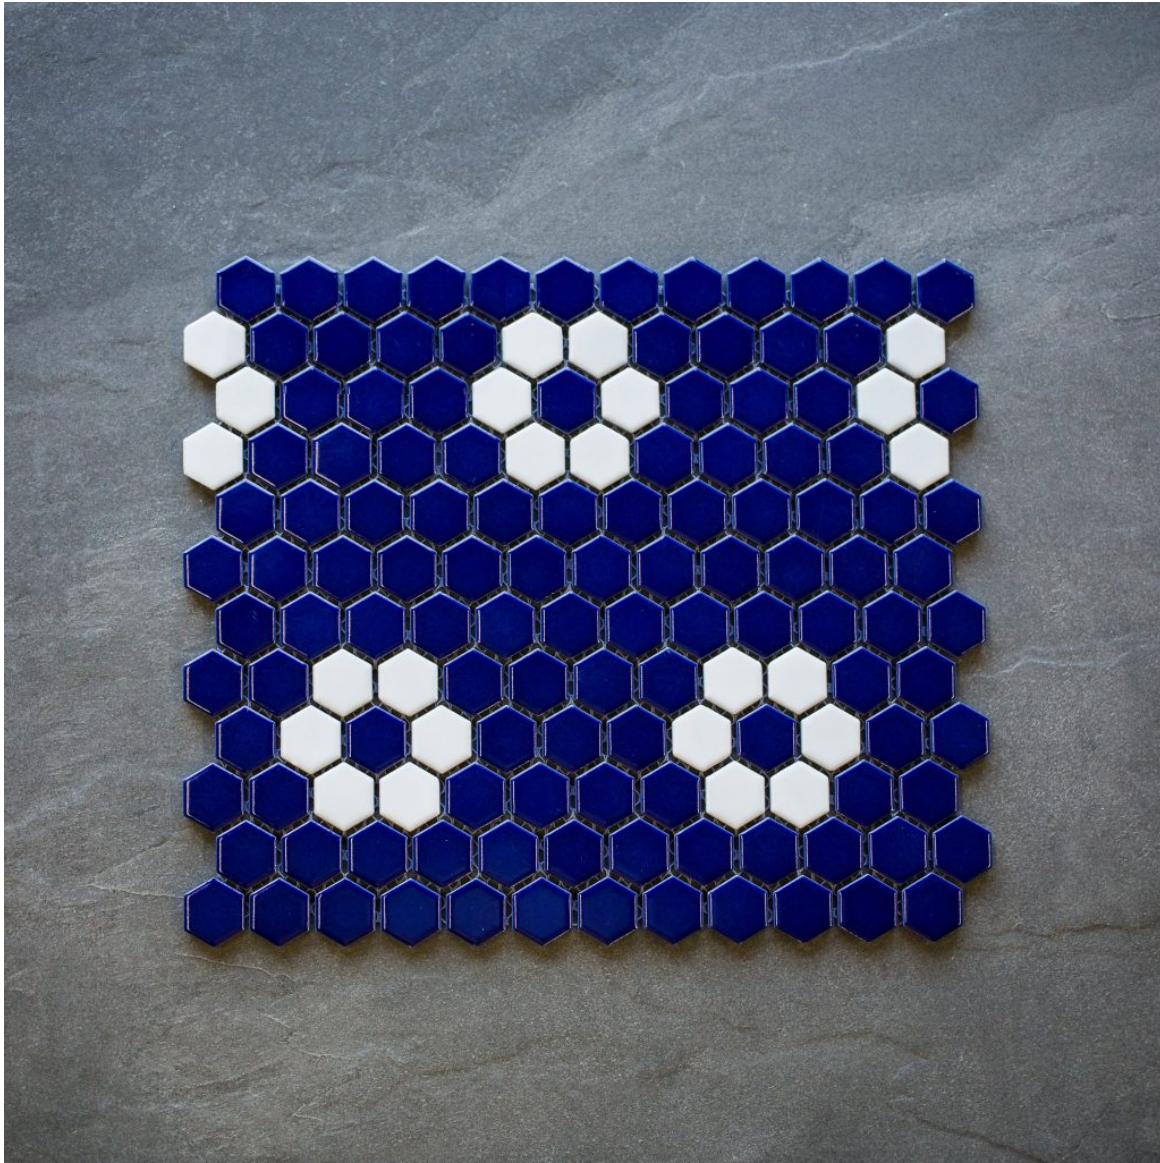

1" HEX FLEUR NOIR WITH WHITE FLOWER MATTE

1" HEX NAUTICAL DEEP BLUE ROUND WITH WHITE GLOSSY

1" HEX NAUTICAL DEEP BLUE ROUND WITH WHITE MATTE

1" HEX NAUTICAL DEEP BLUE WITH WHITE DOT GLOSSY

1" HEX NAUTICAL DEEP BLUE WITH WHITE DOT MATTE

1" HEX NAUTICAL DEEP BLUE WITH WHITE FLOWER GLOSSY

1" HEX NAUTICAL DEEP BLUE WITH WHITE FLOWER MATTE

1" HEX UPTOWN BABY BLUE

1" HEX UPTOWN BLACK MATTE

1" HEX UPTOWN CRIMSON MATTE

1" HEX UPTOWN EMERALD MATTE