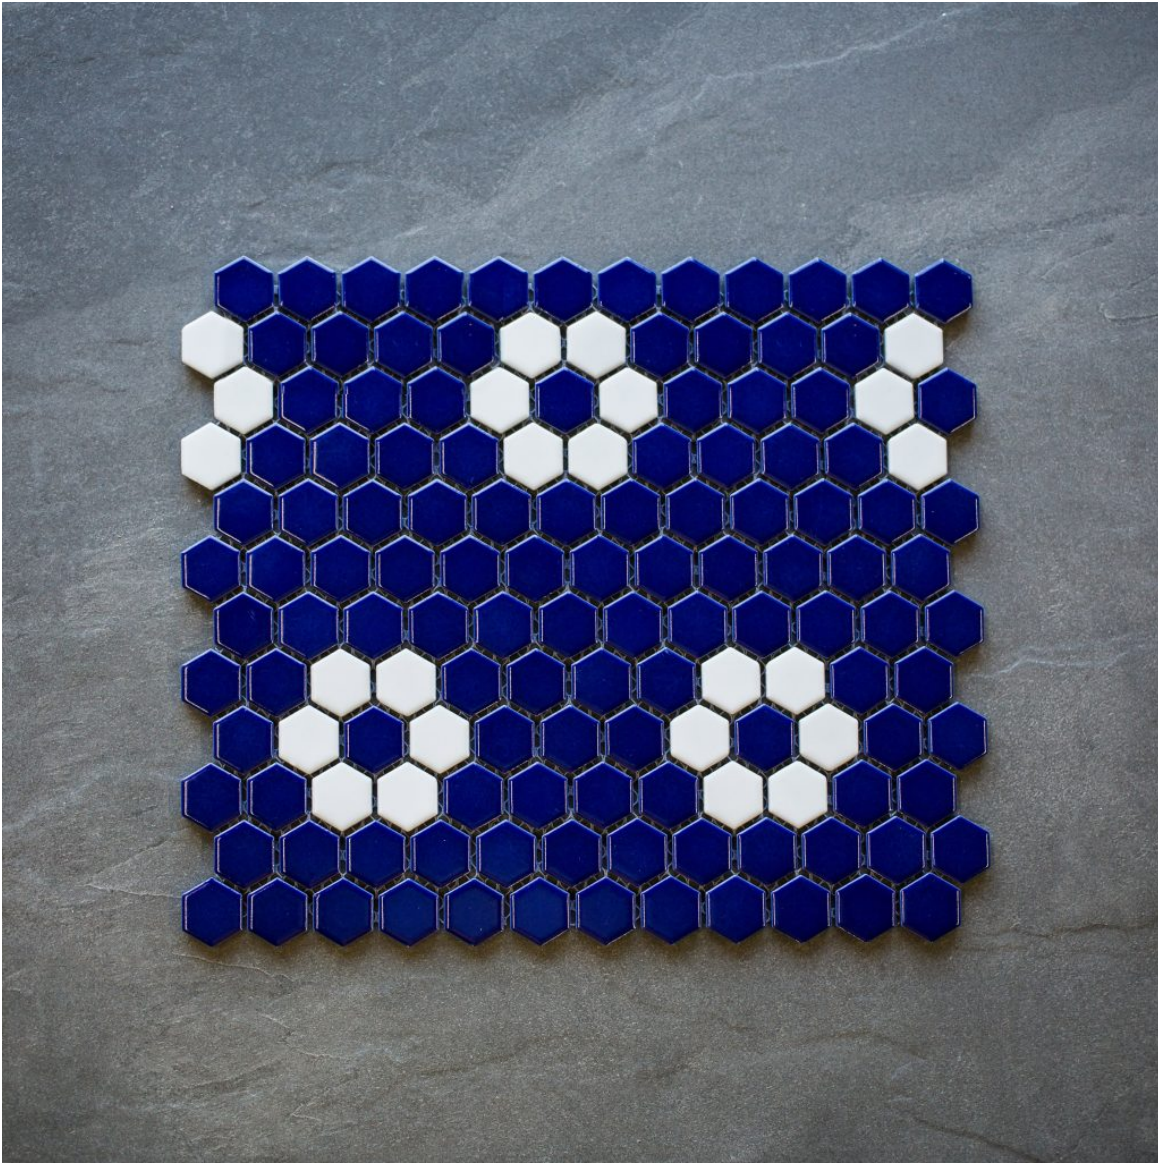

1" HEX FLEUR NOIR WITH WHITE FLOWER MATTE

1" HEX NAUTICAL DEEP BLUE ROUND WITH WHITE GLOSSY

1" HEX NAUTICAL DEEP BLUE ROUND WITH WHITE MATTE

1" HEX NAUTICAL DEEP BLUE WITH WHITE DOT GLOSSY

1" HEX NAUTICAL DEEP BLUE WITH WHITE DOT MATTE

1" HEX NAUTICAL DEEP BLUE WITH WHITE FLOWER GLOSSY

1" HEX NAUTICAL DEEP BLUE WITH WHITE FLOWER MATTE

1" HEX UPTOWN BABY BLUE

1" HEX UPTOWN BLACK MATTE

1" HEX UPTOWN CRIMSON MATTE

1" HEX UPTOWN EMERALD MATTE