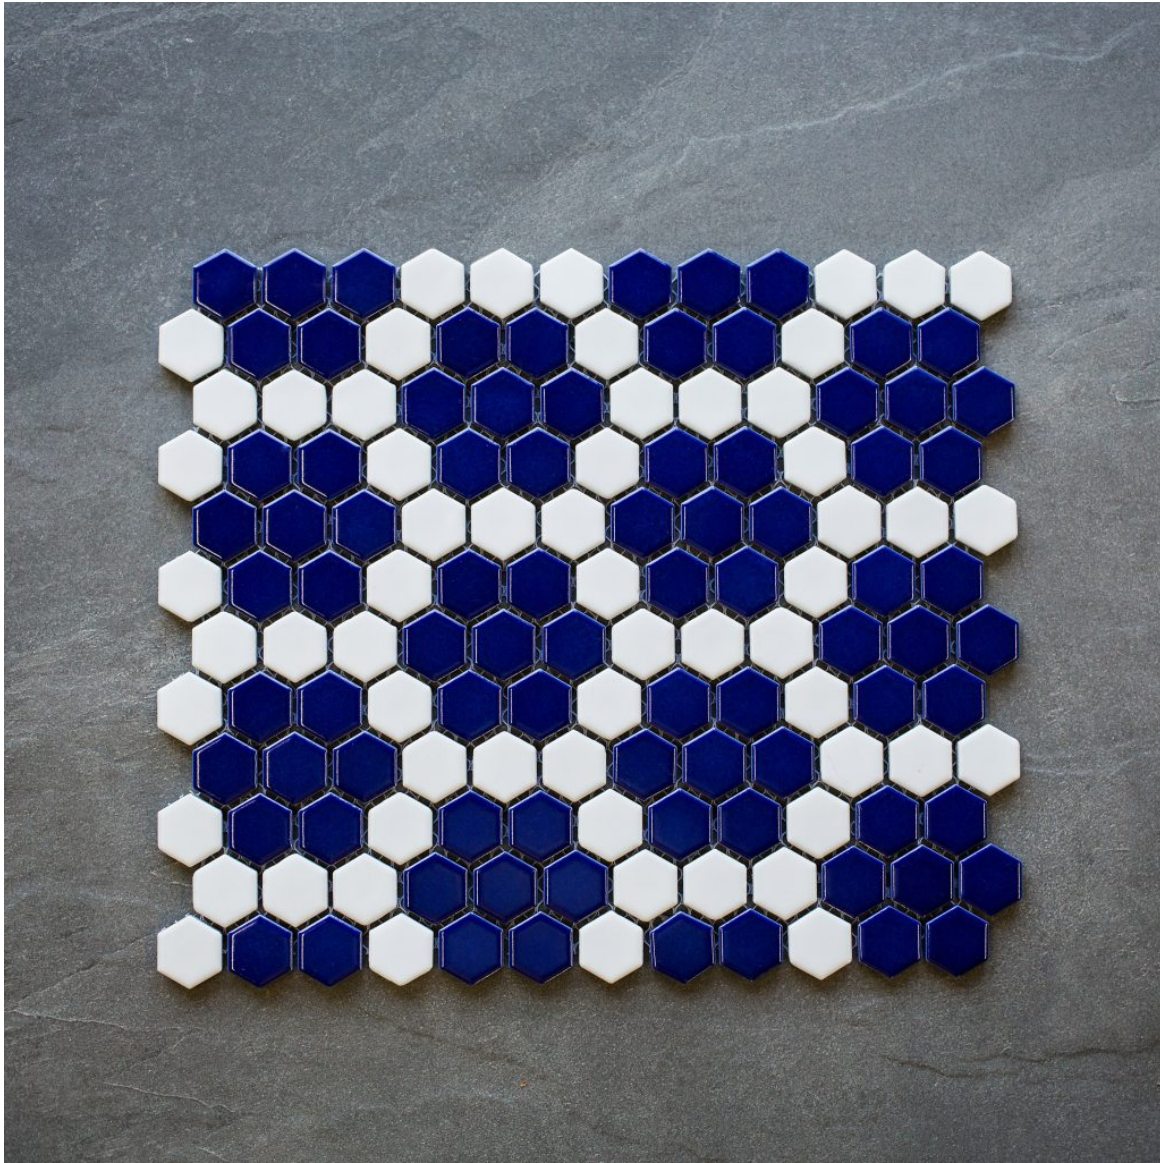

1" HEX FLEUR NOIR WITH BLUE FLOWER AND WHITE DOT MATTE

1" HEX FLEUR NOIR WITH GREEN FLOWER AND PINK DOT MATTE

1" HEX FLEUR NOIR WITH GREEN FLOWER AND WHITE DOT MATTE

1" HEX FLEUR NOIR WITH PINK FLOWER AND GREEN DOT MATTE

1" HEX FLEUR NOIR WITH WHITE FLOWER MATTE

1" HEX NAUTICAL DEEP BLUE ROUND WITH WHITE GLOSSY

1" HEX NAUTICAL DEEP BLUE ROUND WITH WHITE MATTE

1" HEX NAUTICAL DEEP BLUE WITH WHITE DOT GLOSSY

1" HEX NAUTICAL DEEP BLUE WITH WHITE DOT MATTE

1" HEX NAUTICAL DEEP BLUE WITH WHITE FLOWER GLOSSY

1" HEX NAUTICAL DEEP BLUE WITH WHITE FLOWER MATTE

1" HEX UPTOWN BABY BLUE

1" HEX UPTOWN BLACK MATTE

1" HEX UPTOWN CRIMSON MATTE

1" HEX UPTOWN EMERALD MATTE