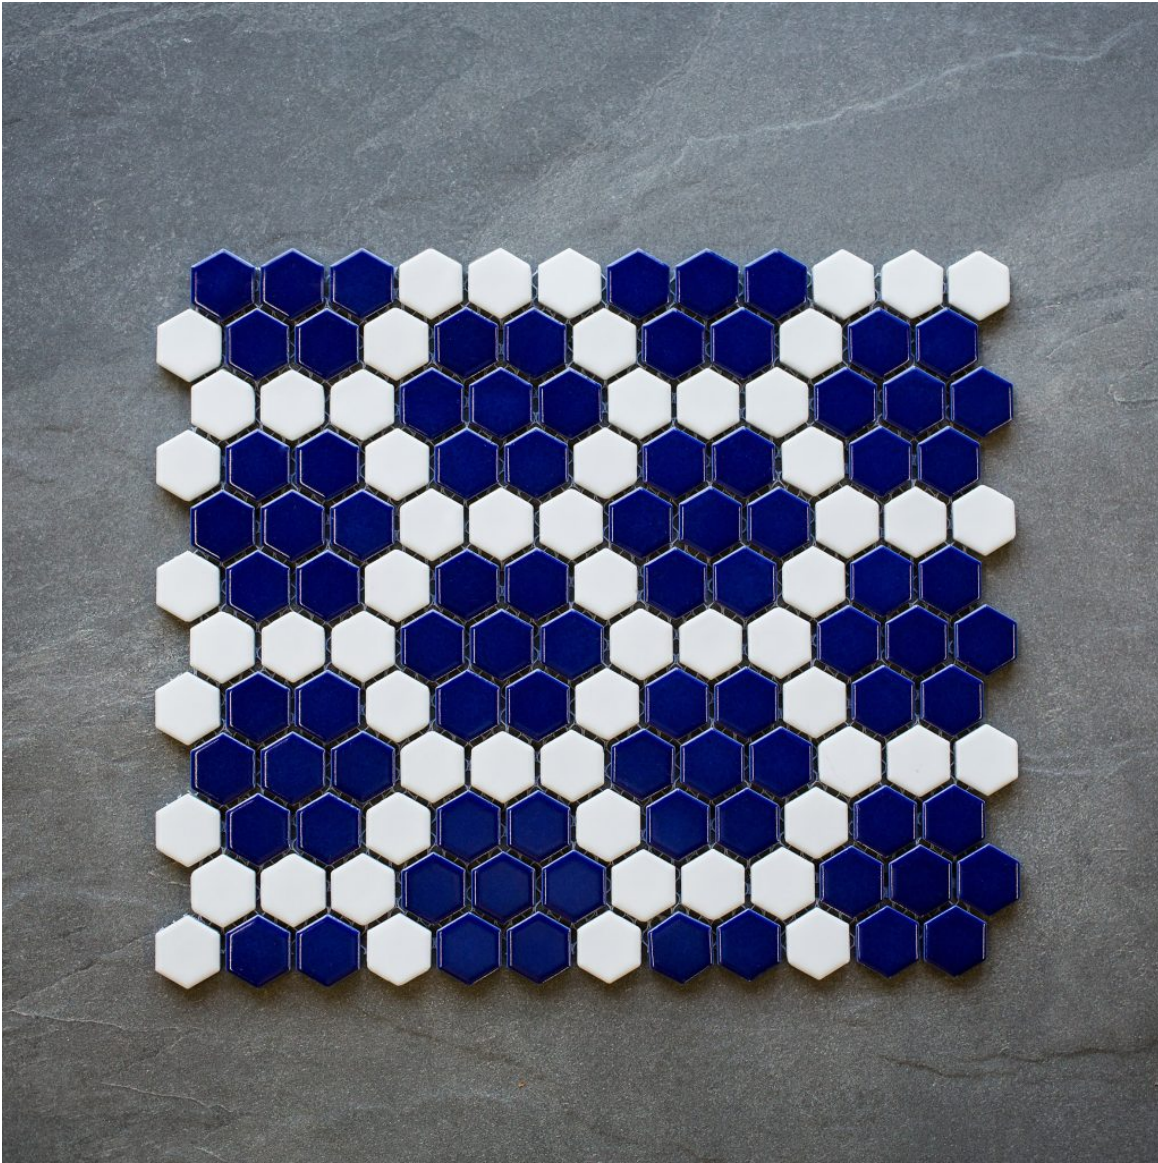

1" HEX FLEUR NOIR WITH BLUE FLOWER AND WHITE DOT MATTE

1" HEX FLEUR NOIR WITH GREEN FLOWER AND PINK DOT MATTE

1" HEX FLEUR NOIR WITH GREEN FLOWER AND WHITE DOT MATTE

1" HEX FLEUR NOIR WITH PINK FLOWER AND GREEN DOT MATTE

1" HEX FLEUR NOIR WITH WHITE FLOWER MATTE

1" HEX NAUTICAL DEEP BLUE ROUND WITH WHITE GLOSSY

1" HEX NAUTICAL DEEP BLUE ROUND WITH WHITE MATTE

1" HEX NAUTICAL DEEP BLUE WITH WHITE DOT GLOSSY

1" HEX NAUTICAL DEEP BLUE WITH WHITE DOT MATTE

1" HEX NAUTICAL DEEP BLUE WITH WHITE FLOWER GLOSSY

1" HEX NAUTICAL DEEP BLUE WITH WHITE FLOWER MATTE

1" HEX UPTOWN BABY BLUE

1" HEX UPTOWN BLACK MATTE

1" HEX UPTOWN CRIMSON MATTE

1" HEX UPTOWN EMERALD MATTE