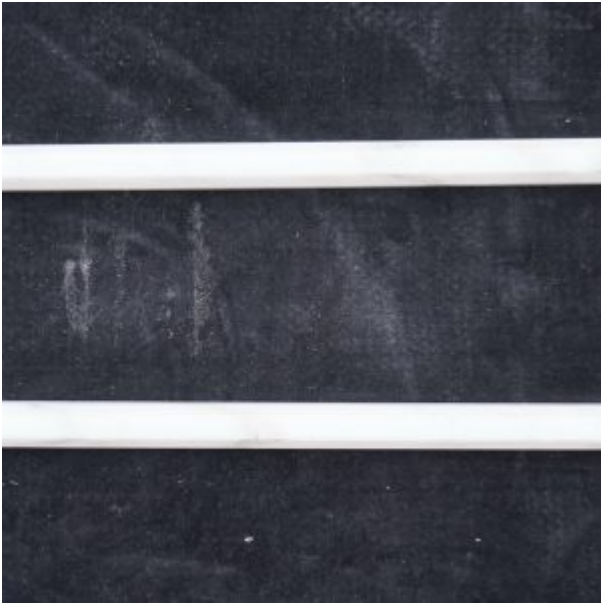

marble trims

bianco carrara 2×12 chairrail polished

bianco carrara 3/4×12 round pencil polished

bianco carrara 3/4x12 square edge pencil polished

classic white 2x12 chairrail honed

classic white 3/4×12 round pencil honed

classic white 3/4×12 square edge pencil polished