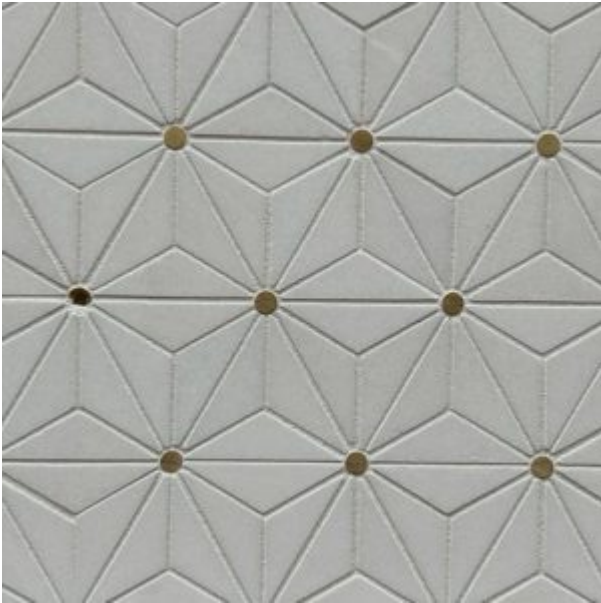

STAR-AND-DOT-THASSOS-BRASS