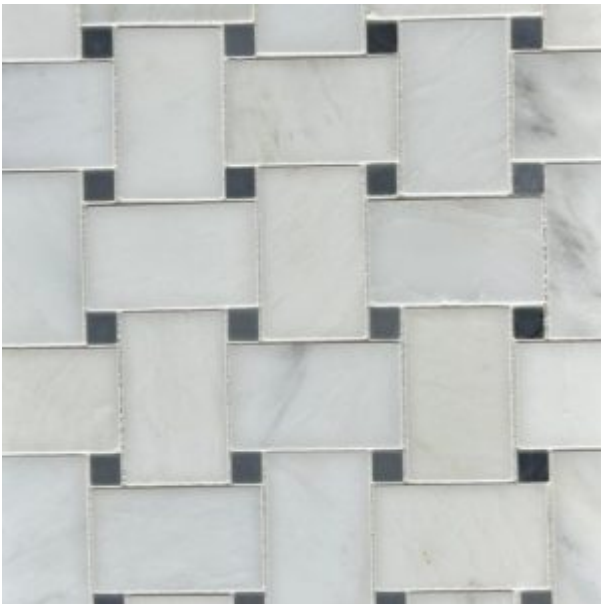

LARGE - BASKET - WEAVE - ORIENTAL - WHITE - BARDIGLIO - HONED