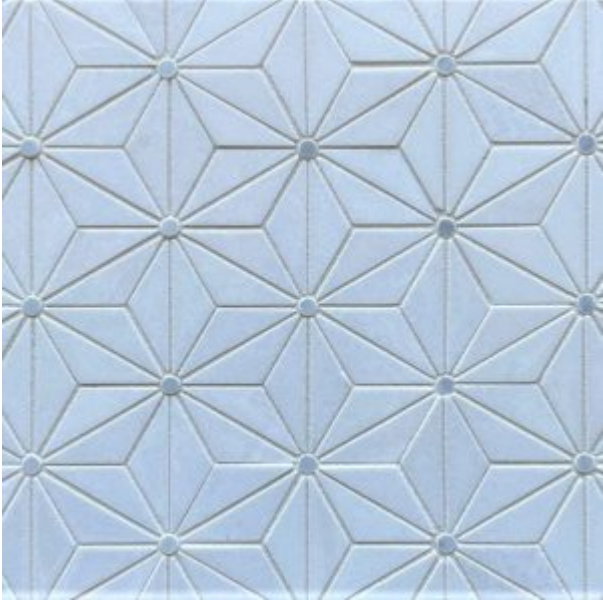

STAR-DOT-THASSOS-CARRARA