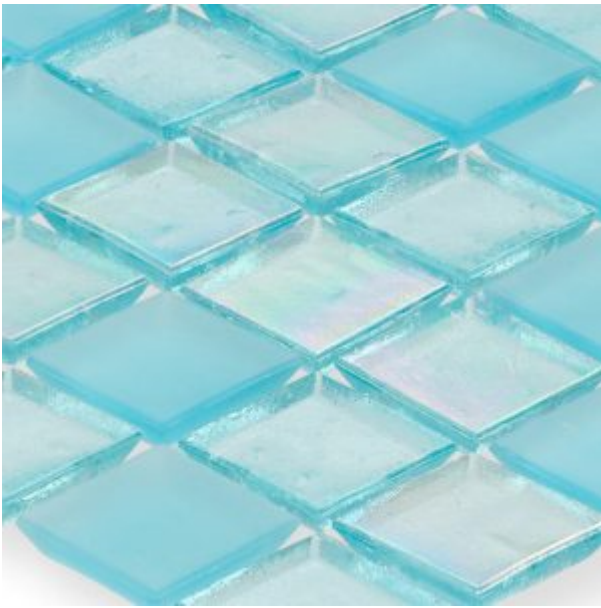

collections, custom blends are available in the shapes, colors, and finishes offered in this series.

huron collection