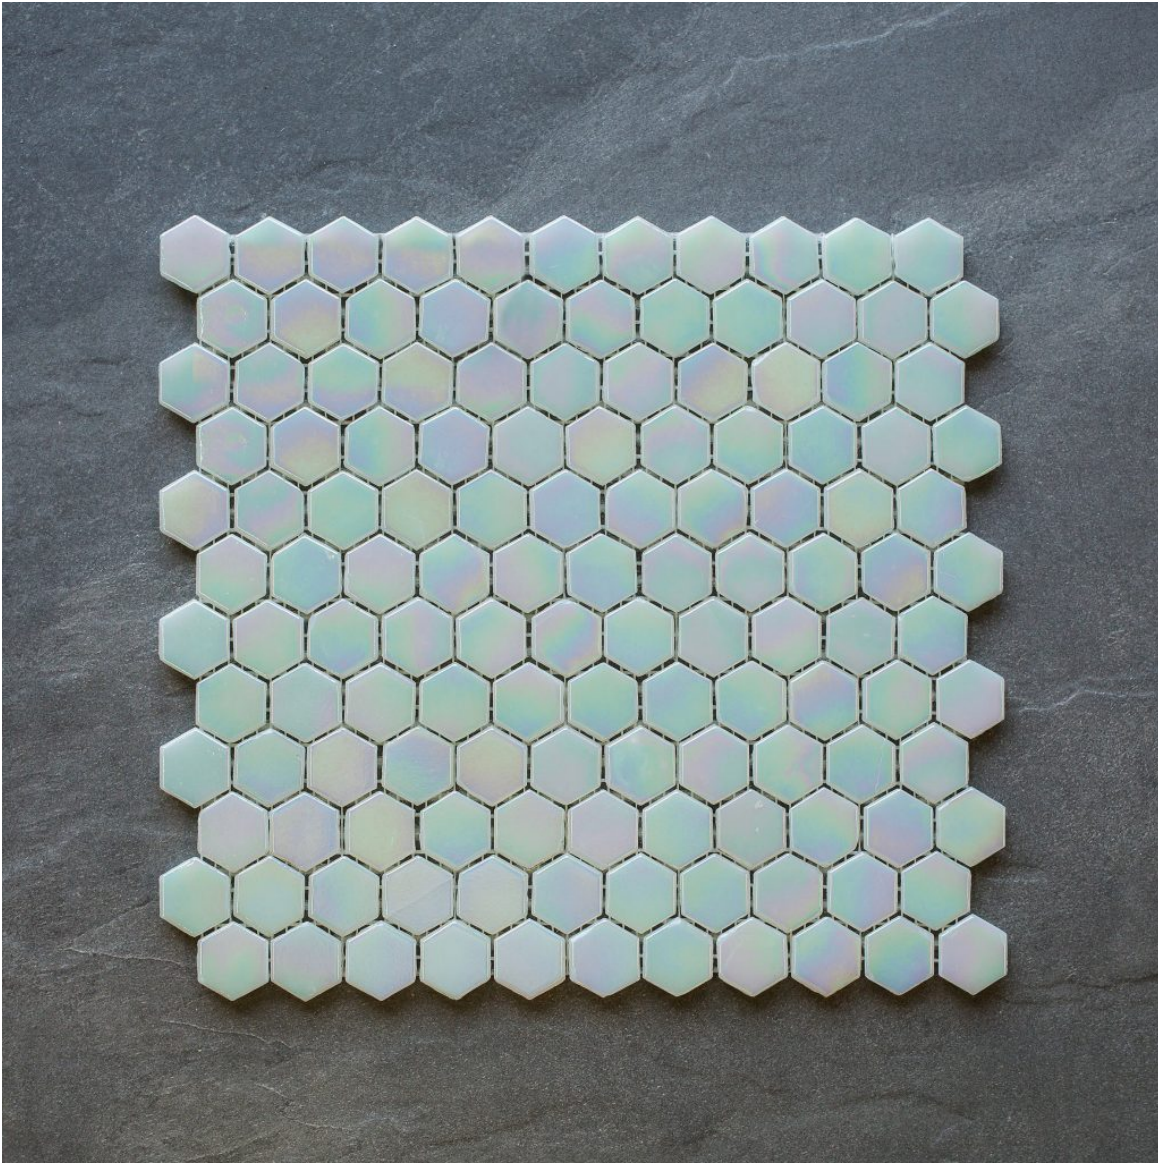

# glass

1" HEX GLAM MINTY GLASS

1" HEX GLAM OPAL GLASS

1" HEX GLAM TROPICAL GLASS

1" HEX GLAM EBONY GLASS

**Glass Mosaics has turned ordinary spaces into elegant works of art with the highest quality glass mosaic tile in a vibrant array of colors. We proudly use 100% recycled glass which sets us apart from other glass tile**

## huron collection

The huron collection was designed to highlight the depth and breadth of our offering within 16 value blends. It includes an introduction to all 32 base colors and multiple available finishes while including clear and opaque options. It is offered primarily in the classic mosaic shapes of 1" x 1" and 1" x 2".