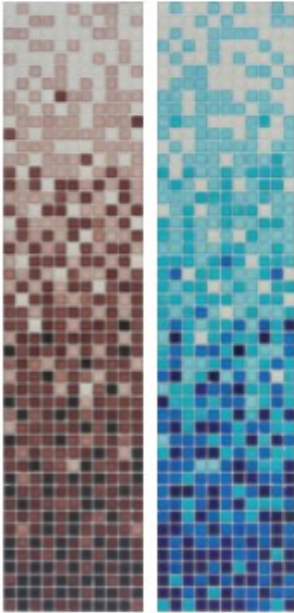

## Patterns

series patterns

series colors

## gradient collection

The Gradient line includes 6 blends that emphasize a range of both warm and cool colors within the color palette. The patterns allow significant color variation within the installation by changing the concentration of colors from the bottom to the top of the design. The Gradient can be adapted for vertical or horizontal applications of varying height and width. The

gradient collection

Alchemy

Amber

Emerald

Jade

Honey Gold

Turquoise

series colors