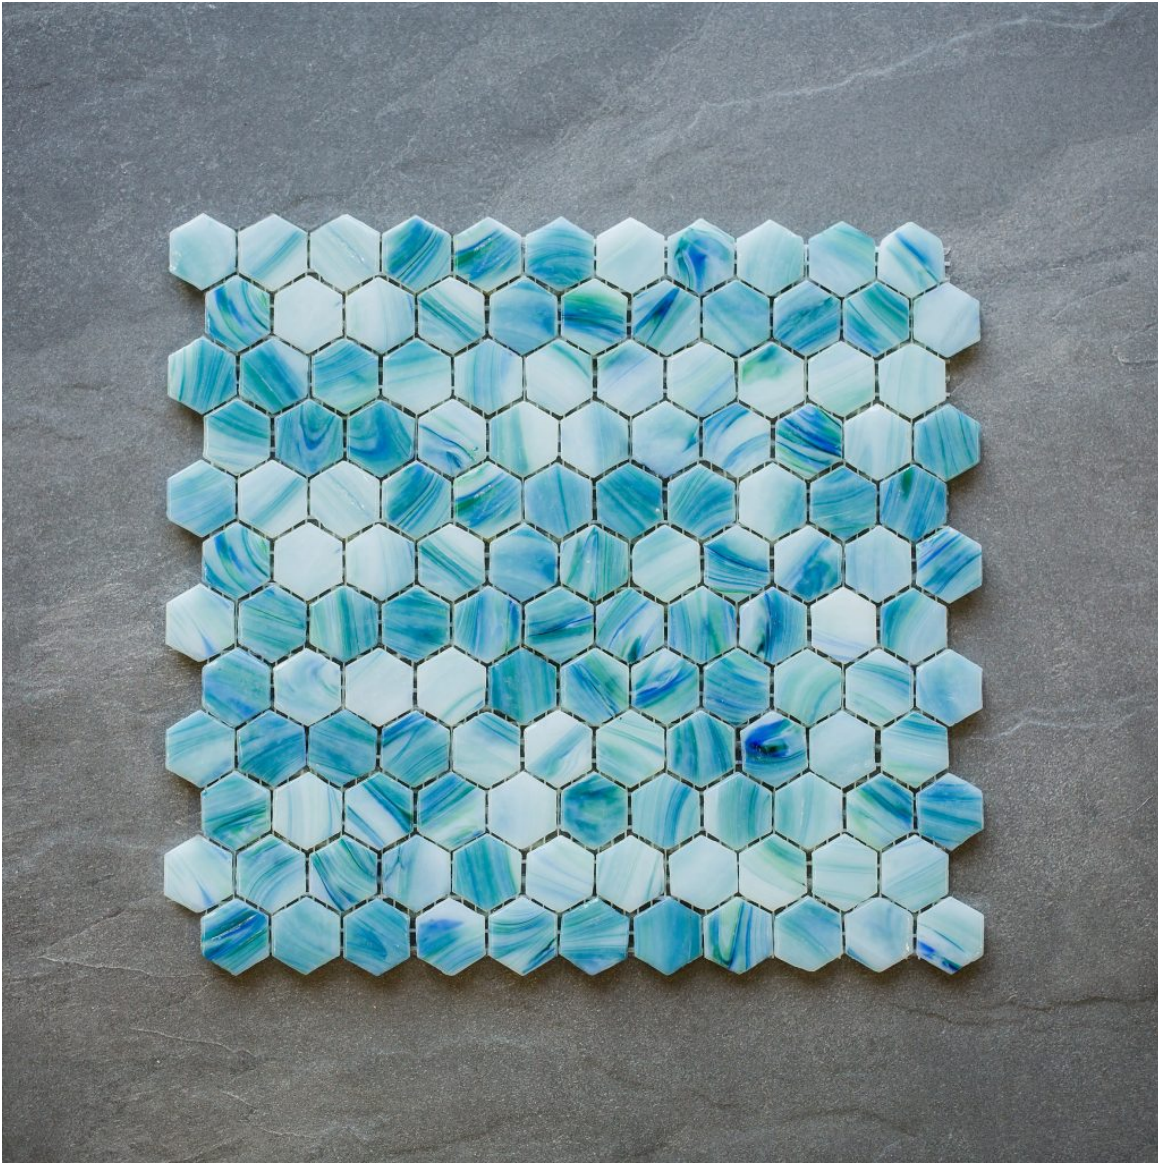

# glass

1" HEX GLAM MINTY GLASS

1" HEX GLAM OPAL GLASS

1" HEX GLAM TROPICAL GLASS

1" HEX GLAM EBONY GLASS

**Glass Mosaics has turned ordinary spaces into elegant works of art with the highest quality glass mosaic tile in a vibrant array of colors. We proudly use 100% recycled glass which sets us apart from other glass tile**

## huron collection

The huron collection was designed to highlight the depth and breadth of our offering within 16 value blends. It includes an introduction to all 32 base colors and multiple available finishes while including clear and opaque options. It is offered primarily in the classic mosaic shapes of 1" x 1" and 1" x 2".

Wave

series colors

result is a unique and seemingly fluid pattern that adds special interest.

As with all of our glass mosaic collections, custom blends are available in the shapes, colors, and finishes offered in this series.