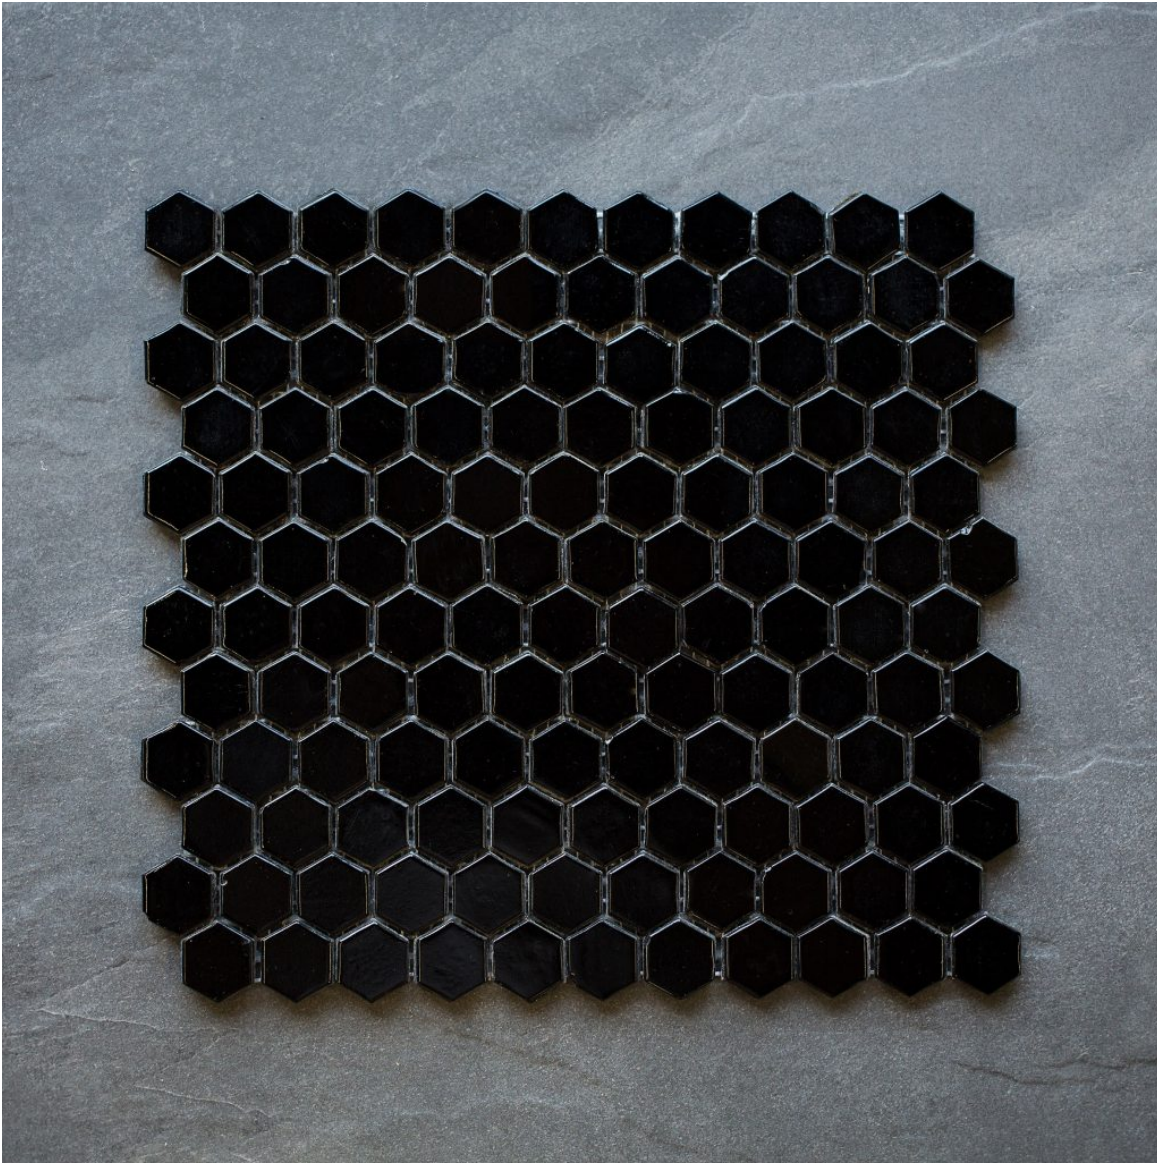

# glass

1" HEX GLAM MINTY GLASS

1" HEX GLAM OPAL GLASS

1" HEX GLAM TROPICAL GLASS

1" HEX GLAM EBONY GLASS

**Glass Mosaics has turned ordinary spaces into elegant works of art with the highest quality glass mosaic tile in a vibrant array of colors. We proudly use 100% recycled glass which sets us apart from other glass tile**