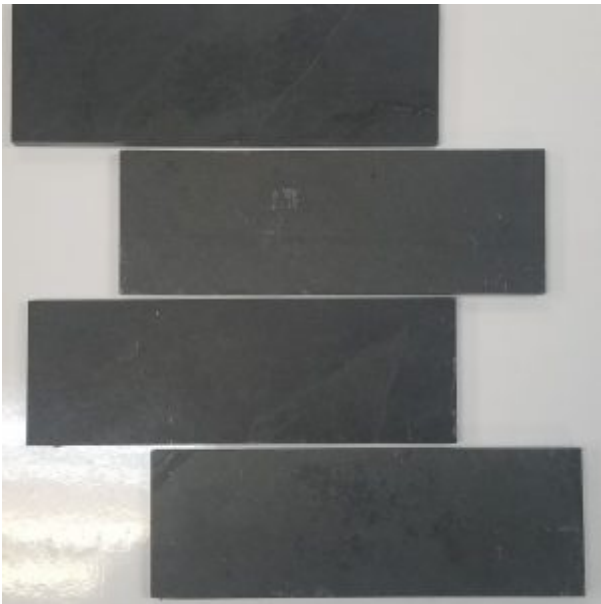

brazilian slate

brazilian slate is reminiscent of the visual compactness of slate, which is characterized by a marked elegance and simplicity. This collection is perfect for covering floors and walls with surfaces inspired by the monochrome of Lavagna stone, with a deep-grey shading. Clouding, light effects and slight scratches enhance the basic colour, giving the interior design a contemporary look.

montauk black 5x19 chevron brushed

montauk black 5" hex brushed

montauk black 10" hex brushed

montauk black 2x12 brushed

montauk black 3x6 brushed

montauk black 3x9 brushed

montual brushed 6×12 brushed

jade green 5" hex brushed