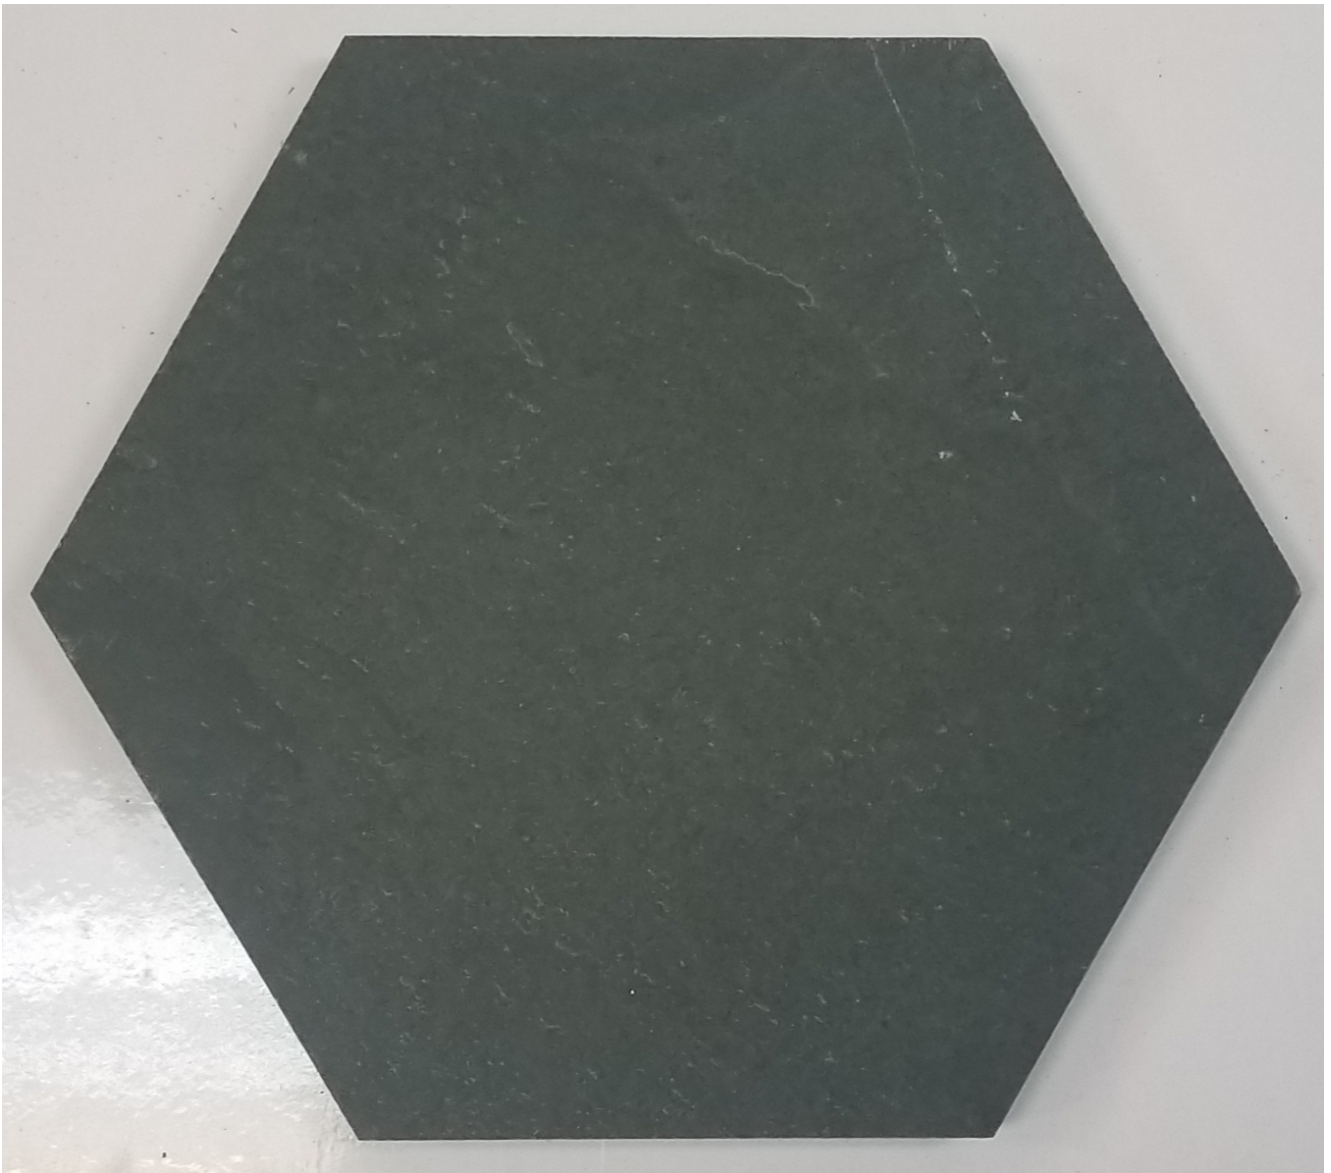

brazilian slate

brazilian slate is reminiscent of the visual compactness of slate, which is characterized by a marked elegance and simplicity. This collection is perfect for covering floors and walls with surfaces inspired by the monochrome of Lavagna stone, with a deep-grey shading. Clouding, light effects and slight scratches enhance the basic colour, giving the interior design a contemporary look.

montauk black 5x19 chevron brushed

montauk black 5" hex brushed

montauk black 10" hex brushed

montauk black 2x12 brushed

montauk black 3x6 brushed

montauk black 3x9 brushed

montual brushed 6×12 brushed

jade green 5" hex brushed