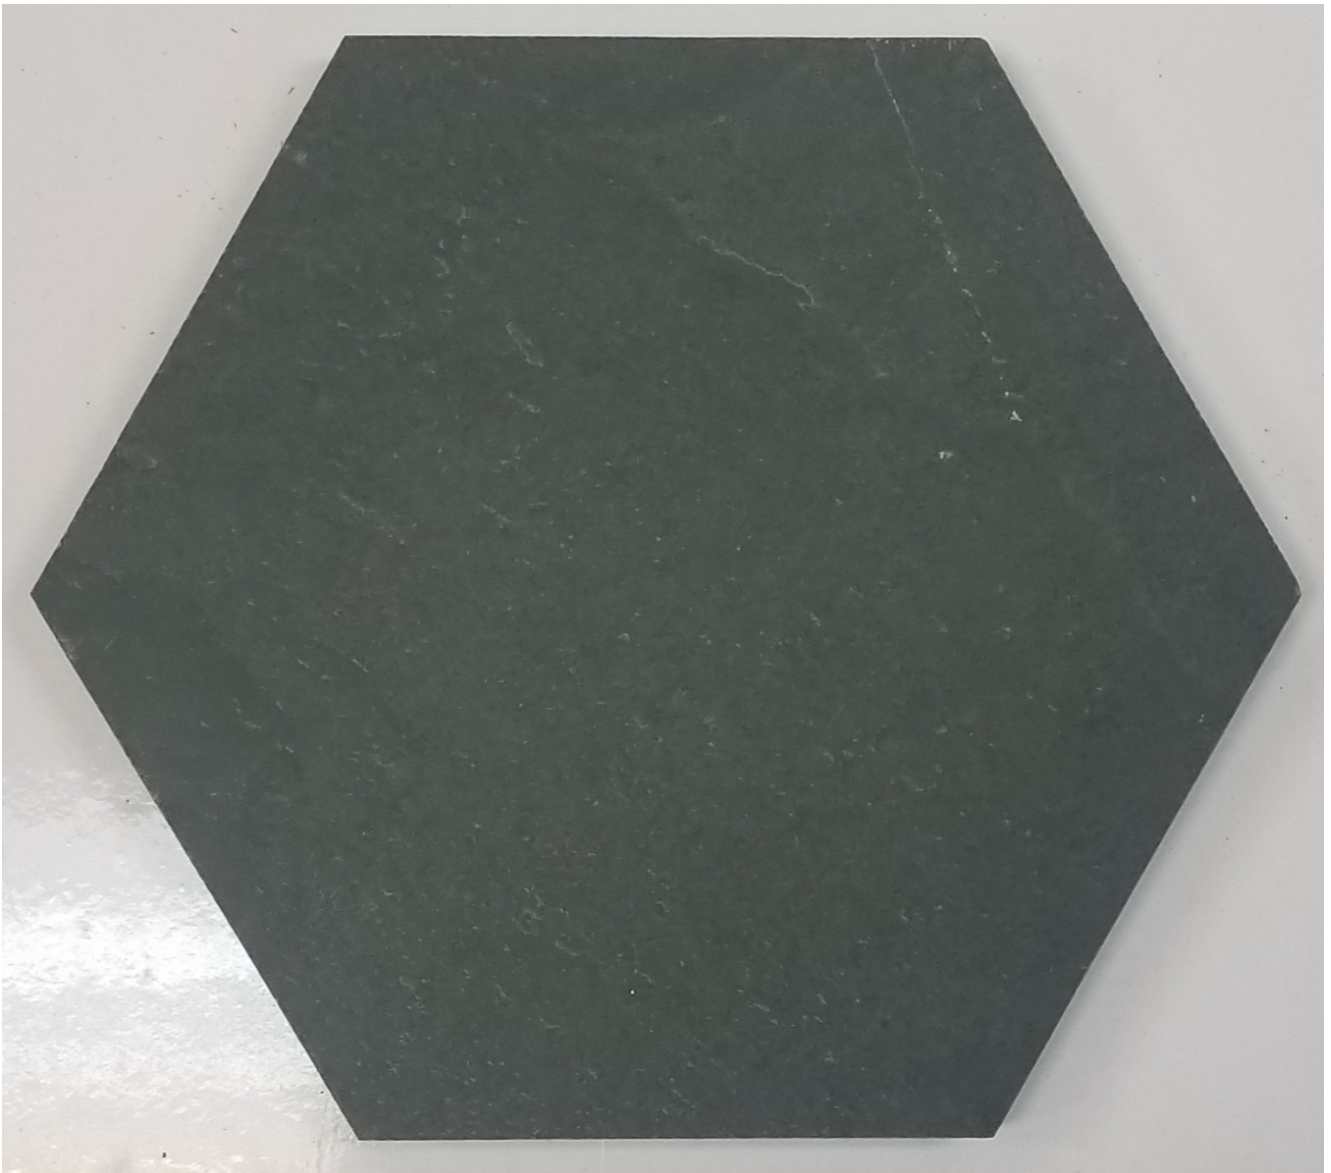

brazilian slate

brazilian slate is reminiscent of the visual compactness of slate, which is characterized by a marked elegance and simplicity. This collection is perfect for covering floors and walls with surfaces inspired by the monochrome of Lavagna stone, with a deep-grey shading. Clouding, light effects and slight scratches enhance the basic colour, giving the interior design a contemporary look.

montauk black 5x19 chevron brushed

montauk black 5" hex brushed

montuak black 10" hex brushed

montauk black 2x12 brushed

montauk black 3x6 brushed

montauk black 3x9 brushed

montual brushed 6×12 brushed

jade green 5" hex brushed