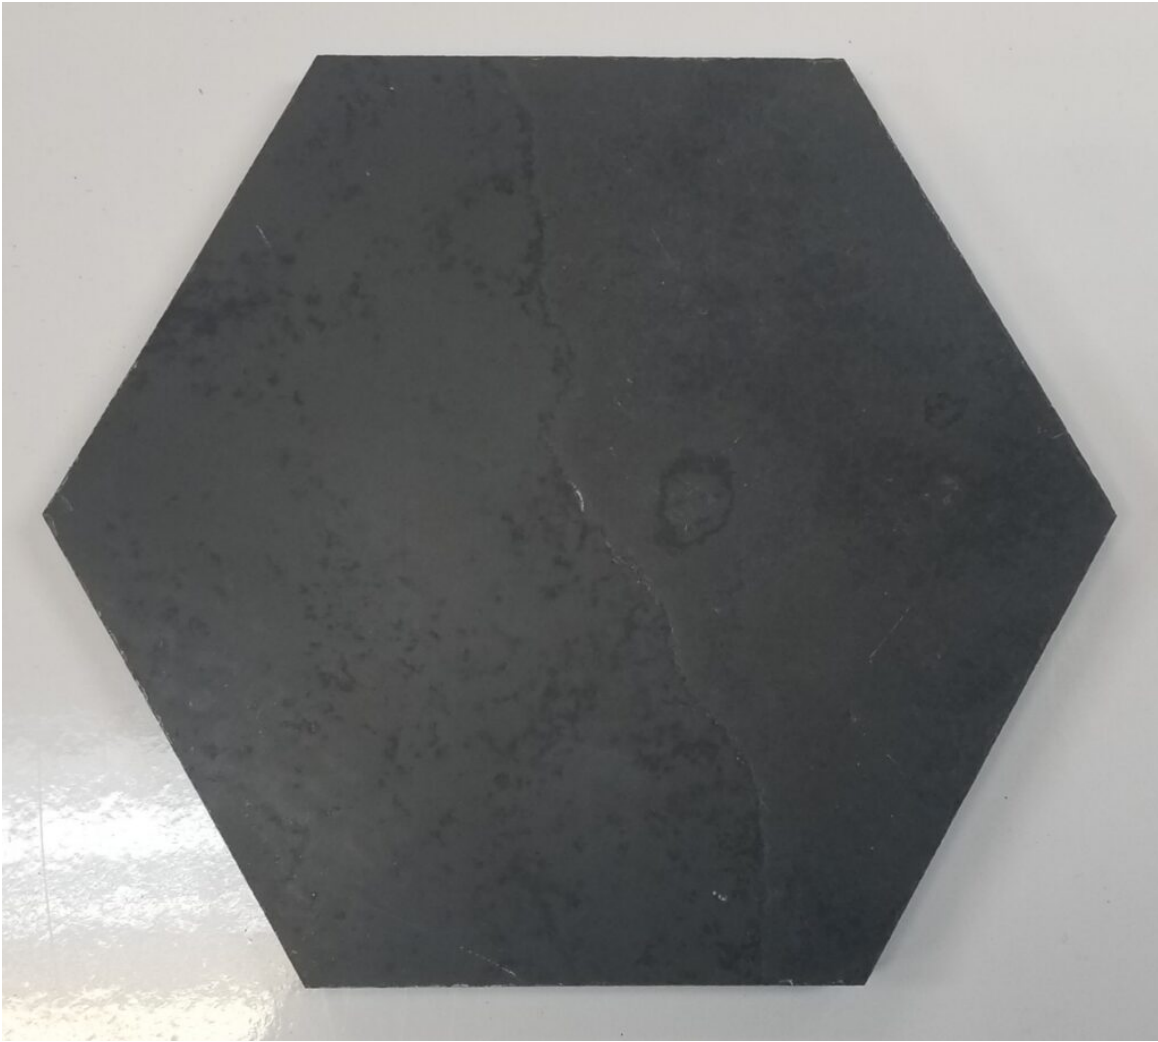

montauk black natural10 Hex