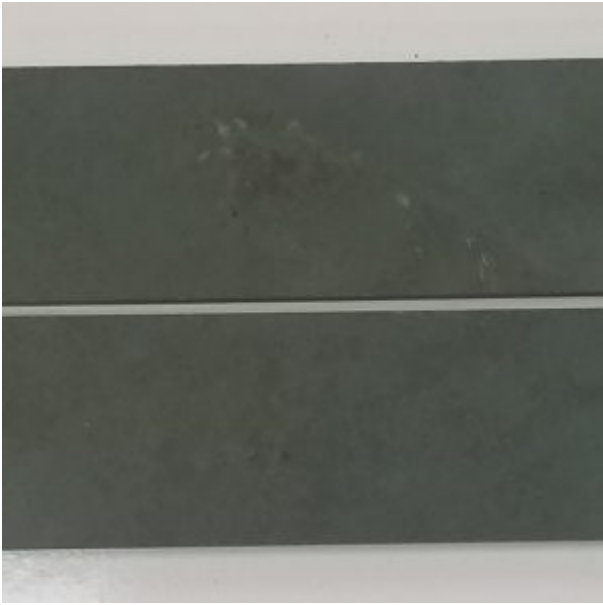

brazilian slate

brazilian slate is reminiscent of the visual compactness of slate, which is characterized by a marked elegance and simplicity. This collection is perfect for covering floors and walls with surfaces inspired by the monochrome of Lavagna stone, with a deep-grey shading. Clouding, light effects and slight scratches enhance the basic colour, giving the interior design a contemporary look.

montauk black 5x19 chevron brushed

montauk black 5" hex brushed

montuak black 10" hex brushed

montauk black 2x12 brushed

montauk black 3x6 brushed

montauk black 3x9 brushed

montual brushed 6×12 brushed

jade green 5" hex brushed

jade green 2x12 brushed