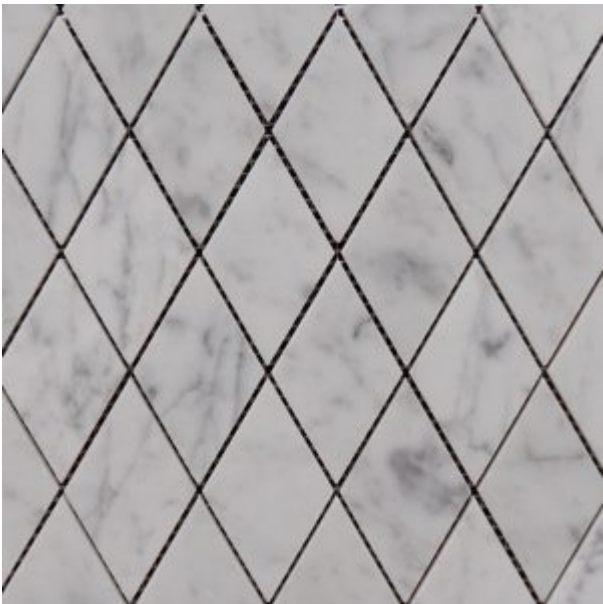

bianco carrara mosaics

bianco carrara nojoint 3/8×3/8 p

bianco carrara 5/8×5/8 honed

bianco carrara 1x3 polished

bianco carrara 1 1/2 hex polished

bianco carrara 2" long hex p

bianco carrara ex long hex honed

bianco carrara 3" hex polsihed

bianco carrara 2" diamond p

bianco carrara 2" oct w/bc dot p

bianco carrara 2" irregular p

bianco carrara 3x6 polished

bianco carrara random strip p