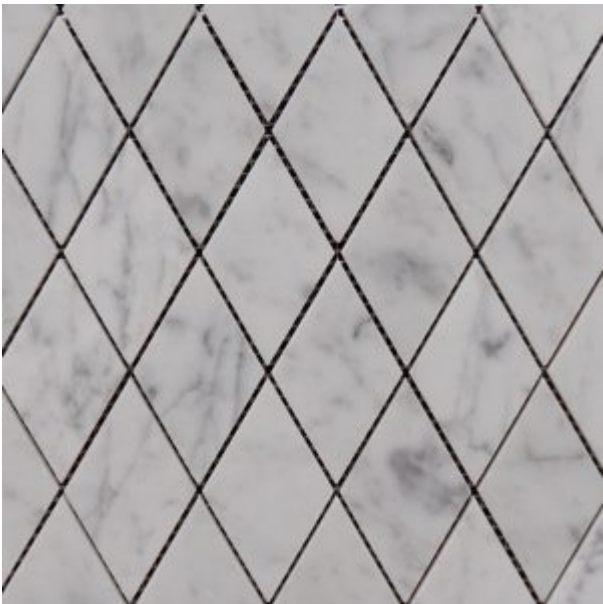

# bianco carrara mosaics

bianco carrara nojoint 3/8×3/8 p

bianco carrara 5/8×5/8 honed

bianco carrara 1x3 polished

bianco carrara 1 1/2 hex polished

bianco carrara 2" long hex p

bianco carrara ex long hex honed

bianco carrara 3" hex polsihed

bianco carrara 2" diamond p

bianco carrara 2" oct w/bc dot p

bianco carrara 2" irregular p

bianco carrara 3x6 polished

bianco carrara random strip p