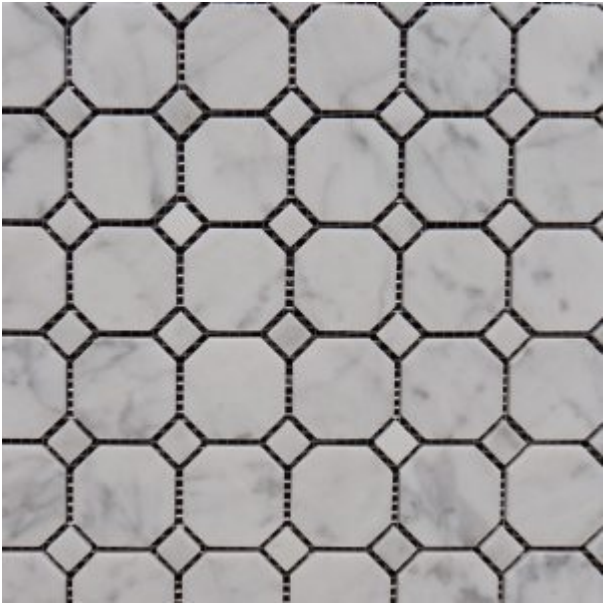

bianco carrara mosaics

bianco carrara nojoint 3/8×3/8 p

bianco carrara 5/8×5/8 honed

bianco carrara 1x3 polished

bianco carrara 1 1/2 hex polished

bianco carrara 2" long hex p

bianco carrara ex long hex honed

bianco carrara 3" hex polsihed

bianco carrara 2" diamond p

bianco carrara 2" oct w/bc dot p

bianco carrara 2" irregular p

bianco carrara 3x6 polished

bianco carrara random strip p